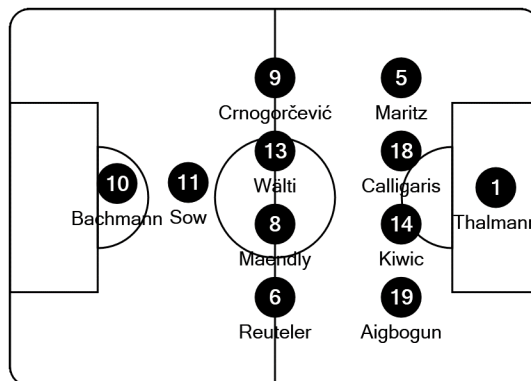

Coach: Francisco Neto

Referee: Jana Adámková (CZE)

Fourth official: Ivana Martinčić (CRO)

UEFA delegate: Laura Montgomery (SCO)

Switzerland

- 1 Gaëlle Thalmann (GK)
- 5 Noelle Maritz
- 6 Géraldine Reuteler
- 8 Sandy Maendly
- 9 Ana-Maria Crnogorčević
- 10 Ramona Bachmann
- 11 Coumba Sow
- 13 Lia Wälti (C)
- 14 Rahel Kiwic
- 18 Viola Calligaris
- 19 Eseosa Aigbogun