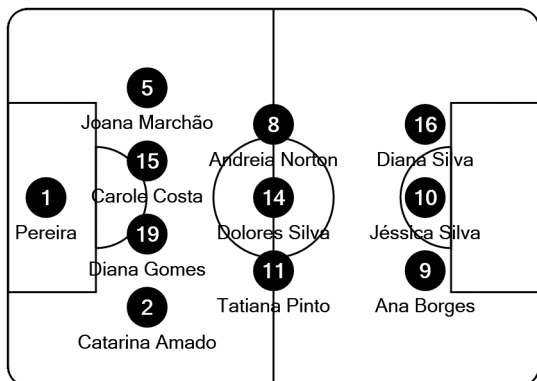

Tactical Line-ups

Group Stage Final tournament - Saturday 9 July 2022

Group C - Leigh Sports Village Company

Portugal

- 1 Inês Pereira (GK)
- 2 Catarina Amado
- 5 Joana Marchão
- 8 Andreia Norton
- 9 Ana Borges
- 10 Jéssica Silva
- 11 Tatiana Pinto
- 14 Dolores Silva (C)
- 15 Carole Costa
- 16 Diana Silva
- 19 Diana Gomes

- 12 Patricia Morais (GK)
- 22 Rute Costa (GK)
- 3 Alcía Correia
- 4 Sílvia Rebelo
- 6 Suzane Pires
- 7 Vanessa Marques
- 13 Fátima Pinto
- 17 Lucia Alves
- 18 Carolina Mendes
- 20 Francisca Nazareth
- 21 Andreia Faria
- 23 Telma Encarnação