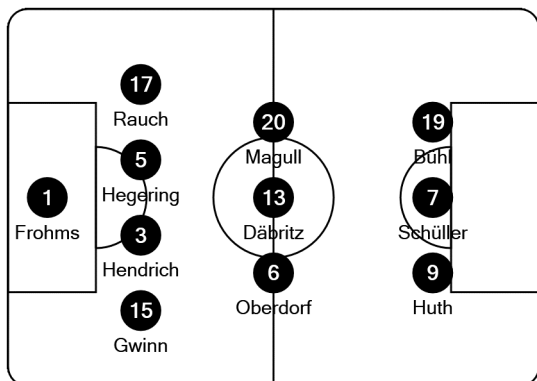

Tactical Line-ups

Group Stage Final tournament - Friday 8 July 2022

Group B - Brentford Community Stadium

Germany

- 1 Merle Frohms (GK)
- 3 Kathrin-Julia Hendrich
- 5 Marina Hegering
- 6 Lena Oberdorf
- 7 Lea Schüller
- 9 Svenja Huth (C)
- 13 Sara Däbritz
- 15 Giulia Gwinn
- 17 Felicitas Rauch
- 19 Klara Bühl
- 20 Lina Magull