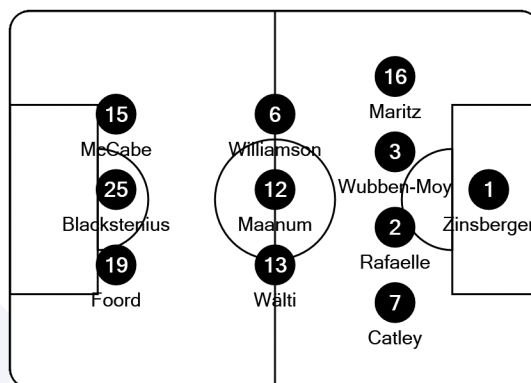

- 18 Kaylan Marckese (GK)
- 40 Naomi Williams (GK)
- 5 Jen Beattie
- 8 Jordan Nobbs
- 10 Kim Little
- 17 Lina Hurtig
- 23 Mana Iwabuchi
- 26 Laura Wienroither

Coach:

Jonas Eidevall

Assistant referees: Alexandra Theodora Petrea (ROU)
Daniela Constantinescu (ROU)

Weather conditions: Cloudy Night / Temperature: 7°C

(C) Captain

(GK) Goalkeeper

(*) Misses next match if booked

17:27:30 CET
21 Dec 2022