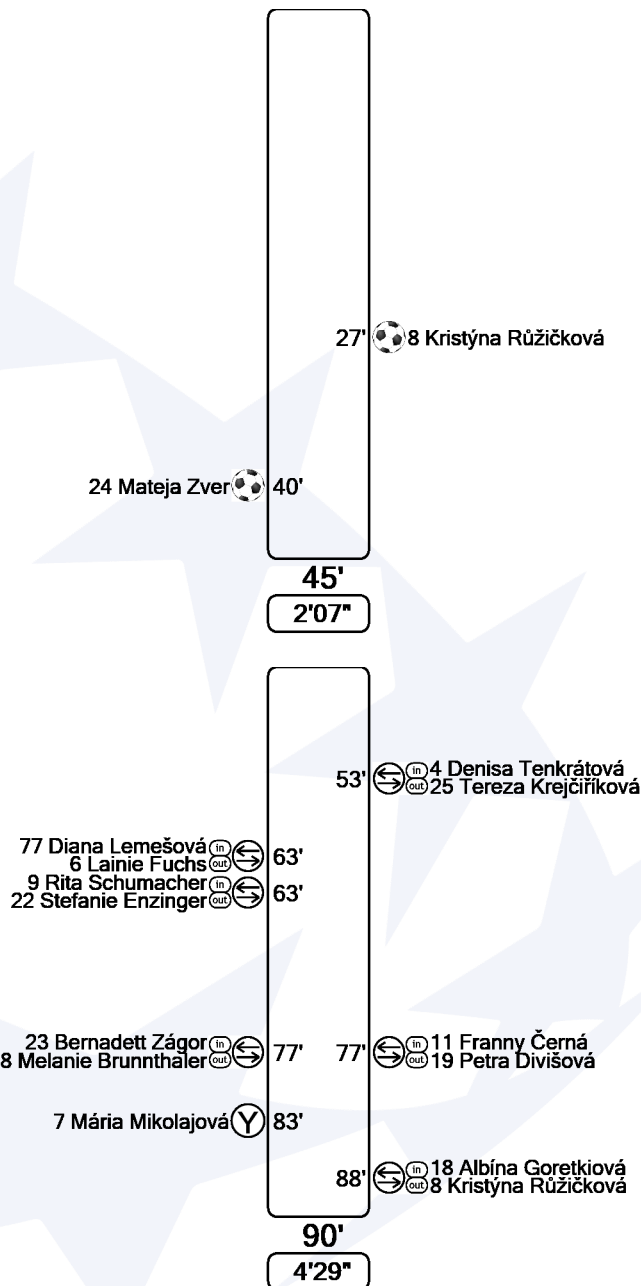

Full Time Report

Group Stage - Thursday 8 December 2022

GROUP B - NV Arena - St Pölten

SKN St.Pölten Frauen

SK Slavia Praha

1 (1)
Half-time

- 26 Carina Schlüter (GK)
- 4 Leonarda Balog
- 6 Lainie Fuchs
- 7 Mária Mikolajová
- 8 Claudia Wenger
- 11 Valentina Mädl
- 18 Melanie Brunthaler
- 19 Julia Tabotta (C)
- 20 Jennifer Klein
- 22 Stefanie Enzinger
- 24 Mateja Zver

- 17 Luisa Palmen (GK)
- 30 Melissa Abiral (GK)
- 3 Anna Johanning
- 9 Rita Schumacher
- 10 Isabelle Meyer
- 13 Julia Mak
- 21 Sophie Hillebrand
- 23 Bernadett Zágor
- 44 Mariella Falkensteiner
- 77 Diana Lemešová

Coach:
Liese Brancao-Ribeiro

	Half time	Full time
Attempts total	11	20
Attempts on target	3	6
Saves	0	0
Corners	5	8
Offsides	2	3
Fouls committed	4	11
Fouls suffered	7	7
Free kicks to goal	1	1
Possession	54%	55%
Ball in play	15'23"	32'03"
Total ball in play	28'31"	58'40"

Referee:
Shona Shukrula (NED)
Assistant referees:
Nicolet Bakker (NED)
Diana Snoeren (NED)
Fourth official:
Lizzy Van Der Helm (NED)
UEFA delegate:
Edy Kindle (LIE)

21.00CET