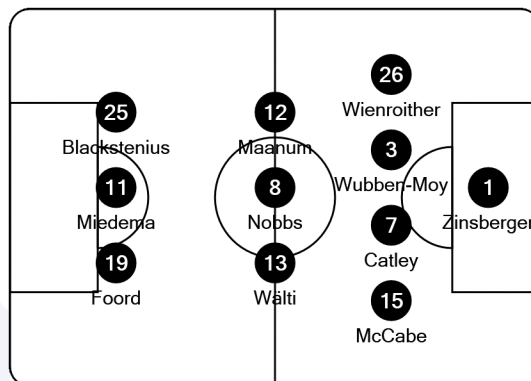

- 18 Kaylan Marckese (GK)
- 40 Naomi Williams (GK)
- 5 Jen Beattie
- 16 Noelle Maritz
- 23 Mana Iwabuchi
- 59 Michelle Agyemang
- 62 Katie Reid

Coach:

Jonas Eidevall

Assistant referees: Petruta Iugulescu (ROU)
Mihaela Tepusa (ROU)

Weather conditions: Cloudy Night / Temperature: 10°C

(C) Captain

(GK) Goalkeeper

(*) Misses next match if booked

19:39:52CET
24 Nov 2022