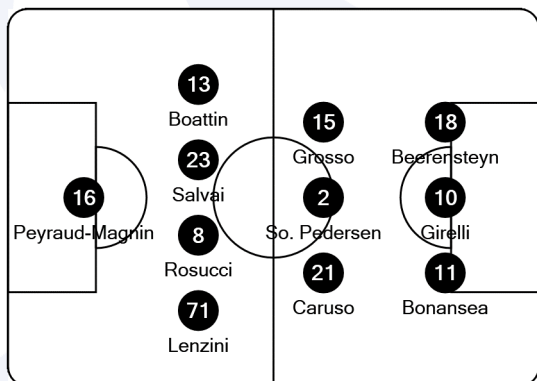

Tactical Line-ups

Group Stage - Thursday 24 November 2022

GROUP C - Allianz Stadium - Turin

Juventus

- 16 Pauline Peyraud-Magnin (GK)
- 2 Sofie Pedersen
- 8 Martina Rosucci
- 10 Cristiana Girelli
- 11 Barbara Bonansea
- 13 Lisa Boattin
- 15 Julia Grosso
- 18 Lineth Beerensteyn
- 21 Arianna Caruso
- 23 Cecilia Salvai (C)
- 71 Martina Lenzini

- 1 Roberta Aprile (GK)
- 38 Camilla Forcinella (GK)
- 3 Sara Gama
- 7 Valentina Cernoia
- 9 Sofia Cantore
- 12 Matilde Lundorf
- 19 Annahita Zamanian
- 22 Agnese Bonfantini
- 24 Nicole Arcangeli
- 27 Eva Schatzer
- 32 Linda Sembrant
- 33 Evelina Duljan

Coach:

Joe Montemurro

Referee: Iuliana Demetrescu (ROU)

Fourth official: Cristina Trandafir (ROU)

UEFA delegate: Patrizia Hell (GER)

Arsenal Women FC

- 1 Manuela Zinsberger (GK)
- 3 Lotte Wubben-Moy
- 7 Steph Catley
- 8 Jordan Nobbs (C)
- 11 Vivianne Miedema
- 12 Frida Maanum
- 13 Lia Wälti
- 15 Katie McCabe
- 19 Caitlin Foord
- 25 Stina Blackstenius
- 26 Laura Wienroither