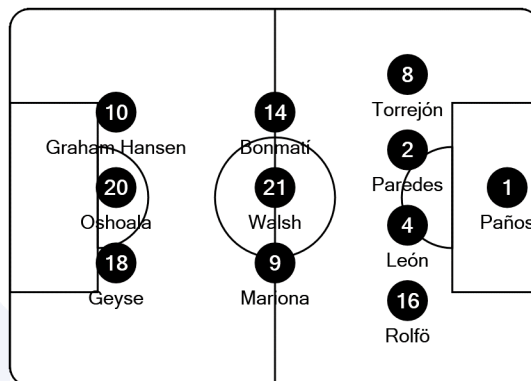

FC Barcelona

- 1 Sandra Paños (GK)
- 2 Irene Paredes
- 4 María Pilar León
- 8 Marta Torrejón (C)
- 9 Mariona Caldentey
- 10 Caroline Graham Hansen
- 14 Aitana Bonmatí
- 16 Fridolina Rolfö
- 18 Geysel
- 20 Asisat Oshoala
- 21 Keira Walsh