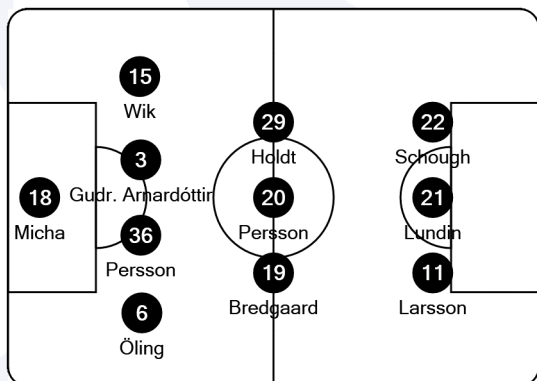

Tactical Line-ups

Group Stage - Thursday 27 October 2022

GROUP D - Malmö Idrottsplats

FC Rosengård

- 18 Teagan Micha (GK)
- 3 Gudrún Arnardóttir
- 6 Ria Öling
- 11 Mimmi Larsson
- 15 Jessica Wik
- 19 Sofie Bredgaard
- 20 Mia Persson (C)
- 21 Karin Lundin
- 22 Olivia Schough
- 29 Olivia Holdt
- 36 Athinna Persson