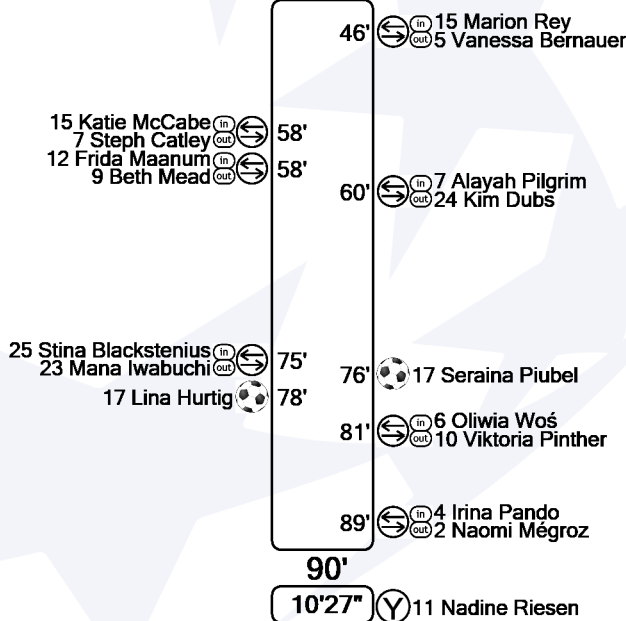

(0) **1**
Half-time

- 21 Lourdes **Romero** (GK)
- 2 Naomi **Mégroz**
- 5 Vanessa **Bernauer**
- 8 Julia **Stierli**
- 9 Eleni **Markou**
- 10 Viktoria **Pinther**
- 11 Nadine **Riesen**
- 17 Seraina **Piubel**
- 20 Fabienne **Humm** (C)
- 24 Kim **Dubs**
- 26 Laura **Vetterlein**
- 30 Vivian **Kaspar** (GK)
- 31 Kim **Bollmann** (GK)
- 4 Irina **Pando**
- 6 Oliwia **Woś**
- 7 Alayah **Pilgrim**
- 15 Marion **Rey**
- 16 Annina **Enz**
- 19 Leela **Egli**
- 23 Noa **Schärz**
- 25 Siv **Schefer**

Coach:
Inka **Grings**

	Half time	Full time
Attempts total	2	8
Attempts on target	2	4
Saves	1	5
Corners	0	0
Offsides	0	1
Fouls committed	6	10
Fouls suffered	5	6
Free kicks to goal	0	0
Possession	33%	33%
Ball in play	10'46"	21'29"
Total ball in play	32'45"	65'12"