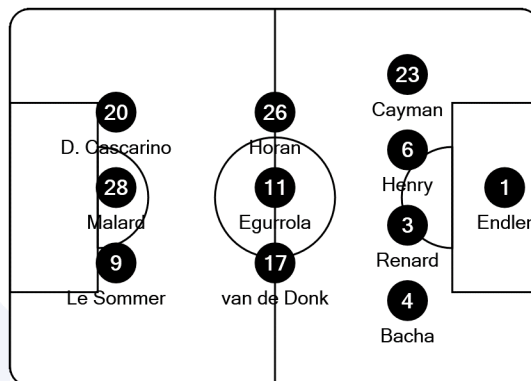

Olympique Lyonnais

- 1 Christiane Endler (GK)
- 3 Wendie Renard (C)
- 4 Selma Bacha
- 6 Amandine Henry
- 9 Eugénie Le Sommer
- 11 Damaris Egurrola
- 17 Daniëlle van de Donk
- 20 Delphine Cascarino
- 23 Janice Cayman
- 26 Lindsey Horan
- 28 Melvine Malard