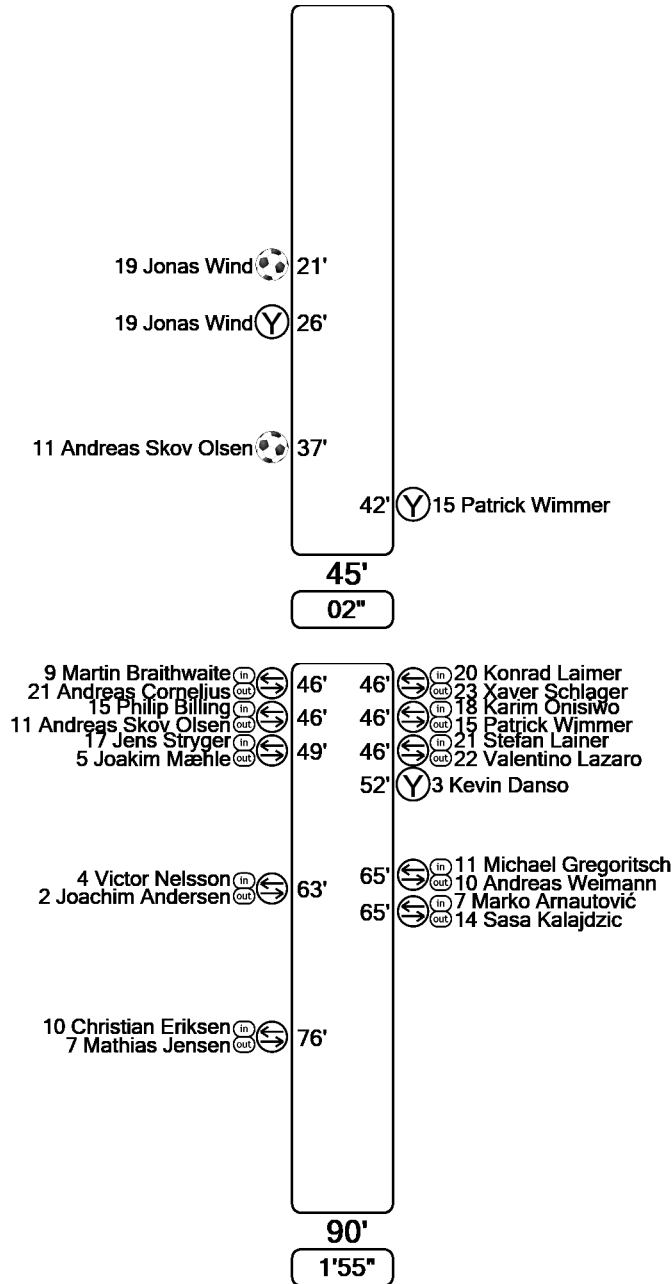

Full Time Report

League phase - Monday 13 June 2022

GROUP A1 - Parken - Copenhagen

Denmark

Austria

2

(2)

Half-time

20.45CET

0

(0)

Half-time

- 1 Kasper **Schmeichel** (GK) (C)
- (*) 2 Joachim **Andersen**
- 5 Joakim **Mæhle**
- 6 Andreas **Christensen**
- (*) 7 Mathias **Jensen**
- 11 Andreas **Skov Olsen**
- 13 Rasmus **Kristensen**
- 19 Jonas **Wind**
- 20 Nicolai **Boilesen**
- (*) 21 Andreas **Cornelius**
- 23 Pierre-Emile **Højbjerg**
- 16 Daniel **Iversen** (GK)
- 22 Peter **Vindahl-Jensen** (GK)
- 3 Jannik **Vestergaard**
- (*) 4 Victor **Nelsson**
- 8 Morten **Hjulmand**
- 9 Martin **Braithwaite**
- 10 Christian **Eriksen**
- 12 Robert **Skov**
- 14 Mikkel **Damsgaard**
- 15 Philip **Billing**
- 17 Jens **Stryger**
- 18 Daniel **Wass**

Coach:
Kasper **Hjulmand**

	Half time	Full time
Attempts total	9	15
Attempts on target	3	6
Saves	1	2
Corners	2	5
Offsides	0	0
Fouls committed	2	9
Fouls suffered	4	12
Free kicks to goal	0	0
Possession	53%	53%
Ball in play	15'12"	31'36"
Total ball in play	28'36"	59'46"

Referee:
Alejandro **Hernández** (ESP)

Assistant referees:
José **Naranjo** (ESP)
Diego **Sanchez Rojo** (ESP)

Fourth official:
Cesar **Soto Grado** (ESP)

UEFA delegate:
Per **Eliasson** (SWE)

- 1 Heinz **Lindner** (GK)
- 2 Gernot **Trauner**
- (*) 3 Kevin **Danso**
- (*) 6 Nicolas **Seiwald**
- (*) 9 Marcel **Sabitzer** (C)
- 10 Andreas **Weimann**
- 14 Sasa **Kalajdzic**
- 15 Patrick **Wimmer**
- 16 Christopher **Trimmel**
- 22 Valentino **Lazaro**
- (*) 23 Xaver **Schlager**
- 12 Martin **Fraisl** (GK)
- 13 Patrick **Pentz** (GK)
- 4 Marco **Friedl**
- 5 Marjan **Ljubicic**
- 7 Marko **Arnautović**
- 8 David **Alaba**
- 11 Michael **Gregoritsch**
- 17 Hannes **Wolf**
- 18 Karim **Onisiwo**
- 19 Christoph **Baumgartner**
- 20 Konrad **Laimer**
- (*) 21 Stefan **Lainer**

Coach:
Ralf **Rangnick**

	Half time	Full time
Attempts total	3	9
Attempts on target	1	2
Saves	1	4
Corners	4	4
Offsides	1	2
Fouls committed	4	13
Fouls suffered	2	9
Free kicks to goal	0	0
Possession	47%	47%
Ball in play	13'24"	28'10"
Total ball in play	28'36"	59'46"

VAR:
Guillermo **Cuadra Fernández** (ESP)

Assistant VAR:
Xavier **Estrada** (ESP)