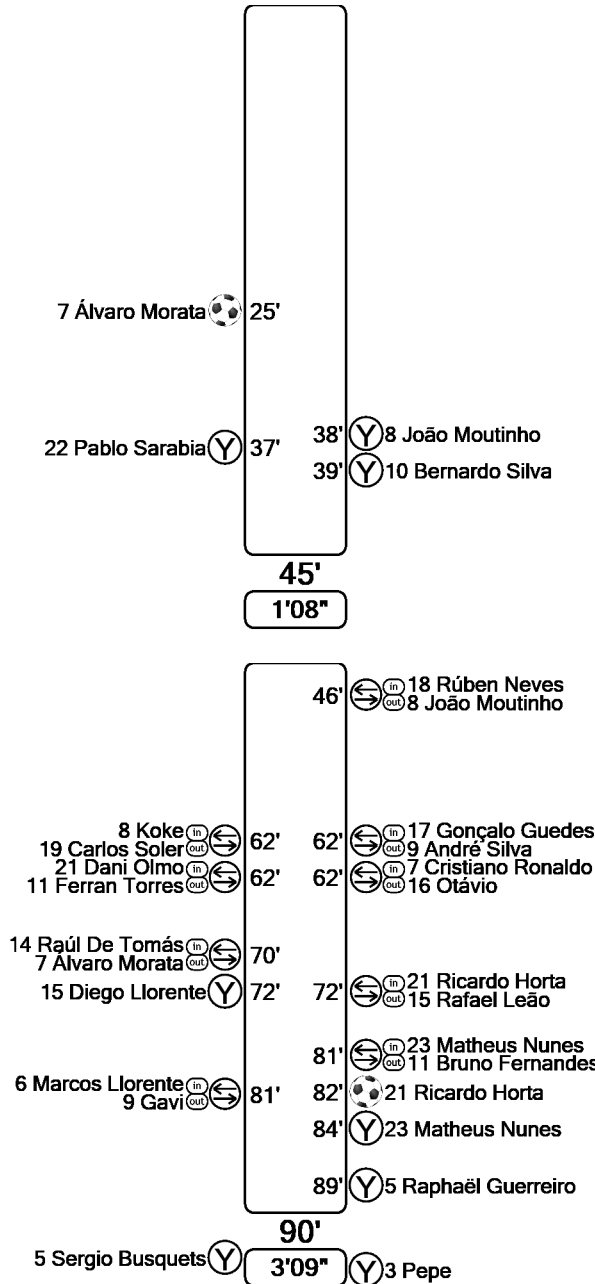

Full Time Report
League phase - Thursday 2 June 2022
GROUP A2 - Estadio Benito Villamarín - Seville

Spain

Portugal

1 (1)
Half-time

- 23 Unai Simón (GK)
- 2 César Azpilicueta
- 4 Pau Torres
- 5 Sergio Busquets (C)
- 7 Álvaro Morata
- 9 Gavi
- 11 Ferran Torres
- 15 Diego Llorente
- 18 Jordi Alba
- 19 Carlos Soler
- 22 Pablo Sarabia
- 1 Robert Sánchez (GK)
- 13 David Raya (GK)
- 3 Iñigo Martínez
- 6 Marcos Llorente
- 8 Koke
- 10 Marco Asensio
- 12 Ansu Fati
- 14 Raúl De Tomás
- 16 Rodri
- 17 Marcos Alonso
- 20 Dani Carvajal
- 21 Dani Olmo

Coach:
Luis Enrique

	Half time	Full time
Attempts total	6	12
Attempts on target	2	3
Saves	0	1
Corners	2	5
Offsides	1	1
Fouls committed	8	15
Fouls suffered	6	14
Free kicks to goal	0	0
Possession	58%	60%
Ball in play	16'12"	33'34"
Total ball in play	28'02"	56'24"

Referee:
Michael **Oliver** (ENG)
Assistant referees:
Stuart **Burt** (ENG)
Simon **Bennett** (ENG)
Fourth official:
Andrew **Madley** (ENG)
UEFA delegate:
Claude **Runavot** (FRA)

20.45CET

(0) **1**
Half-time

- 22 Diogo Costa (GK)
- 3 Pepe
- 5 Raphaél Guerreiro
- 8 João Moutinho (C)
- 9 André Silva
- 10 Bernardo Silva
- 11 Bruno Fernandes
- 13 Danilo
- 15 Rafael Leão
- 16 Otávio
- 20 João Cancelo
- 1 Rui Patrício (GK)
- 12 Rui Silva (GK)
- 2 Diogo Dalot
- 4 David Carmo
- 6 João Palhinha
- 7 Cristiano Ronaldo
- 14 William Carvalho
- 17 Gonçalo Guedes
- 18 Rúben Neves
- 19 Nuno Mendes
- 21 Ricardo Horta
- 23 Matheus Nunes

Coach:
Fernando Santos

	Half time	Full time
Attempts total	3	7
Attempts on target	0	2
Saves	1	2
Corners	1	5
Offsides	2	4
Fouls committed	6	14
Fouls suffered	8	15
Free kicks to goal	0	0
Possession	42%	40%
Ball in play	11'50"	22'50"
Total ball in play	28'02"	56'24"

VAR:
Stuart **Attwell** (ENG)
Assistant VAR:
Sian **Massey** (ENG)