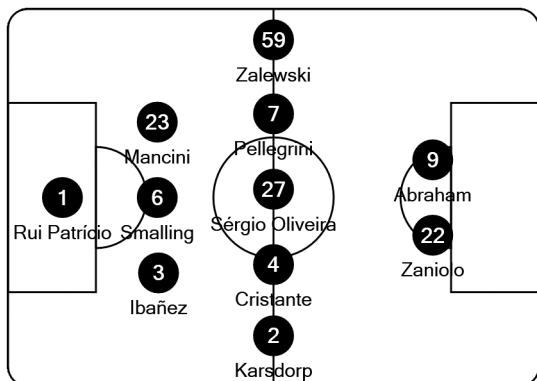

Tactical Line-ups
Semi-finals 2nd leg - Thursday 5 May 2022
Stadio Olimpico - Rome

AS Roma

- 1 Rui Patrício (GK)
- 2 Rick Karsdorp
- 3 Roger Ibañez
- 4 Bryan Cristante
- 6 Chris Smalling
- 7 Lorenzo Pellegrini (C)
- 9 Tammy Abraham
- 22 Nicolò Zaniolo
- 23 Gianluca Mancini
- 27 Sérgio Oliveira
- 59 Nicola Zalewski

- 87 Daniel Fuzato (GK)
- 5 Matías Viña
- 11 Carles Pérez
- 14 Eldor Shomurodov
- 15 Ainsley Maitland-Niles
- 17 Jordan Veretout
- 24 Marash Kumbulla
- 37 Leonardo Spinazzola
- 42 Amadou Diawara
- 52 Edoardo Bove
- 64 Felix Afena-Gyan
- 92 Stephan El Shaarawy