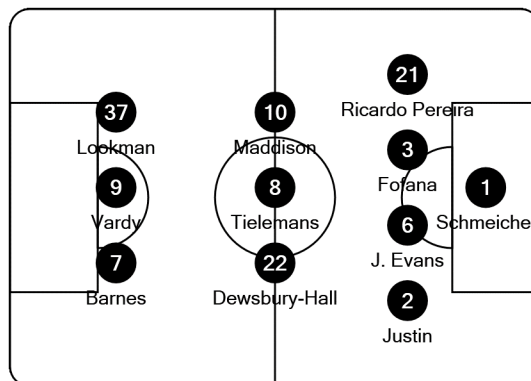

Tactical Line-ups
Semi-finals 2nd leg - Thursday 5 May 2022
Stadio Olimpico - Rome

AS Roma

- 1 Rui Patrício (GK)
- 2 Rick Karsdorp
- 3 Roger Ibañez
- 4 Bryan Cristante
- 6 Chris Smalling
- 7 Lorenzo Pellegrini (C)
- 9 Tammy Abraham
- 22 Nicolò Zaniolo
- 23 Gianluca Mancini
- 27 Sérgio Oliveira
- 59 Nicola Zalewski

- 87 Daniel Fuzato (GK)
- 5 Matías Viña
- 11 Carles Pérez
- 14 Eldor Shomurodov
- 15 Ainsley Maitland-Niles
- 17 Jordan Veretout
- 24 Marash Kumbulla
- 37 Leonardo Spinazzola
- 42 Amadou Diawara
- 52 Edoardo Bove
- 64 Felix Afena-Gyan
- 92 Stephan El Shaarawy

Coach: José Mourinho

Referee: Srdjan Jovanović (SRB)

Fourth official: Orel Grinfeld (ISR)

UEFA delegate: Steen Dahrup (DEN)

Leicester City FC

- 1 Kasper Schmeichel (GK) (C)
- 2 James Justin
- 3 Wesley Fofana
- 6 Jonny Evans
- 7 Harvey Barnes
- 8 Youri Tielemans
- 9 Jamie Vardy
- 10 James Maddison
- 21 Ricardo Pereira
- 22 Kiernan Dewsbury-Hall
- 37 Ademola Lookman

- 12 Danny Ward (GK)
- 4 Çağlar Söyüncü
- 11 Marc Albrighton
- 14 Kelechi Iheanacho
- 17 Ayoze Pérez
- 18 Daniel Amartey
- 20 Hamza Choudhury
- 23 Jannik Vestergaard
- 27 Timothy Castagne
- 29 Patson Daka
- 33 Luke Thomas
- 42 Boubakary Soumaré