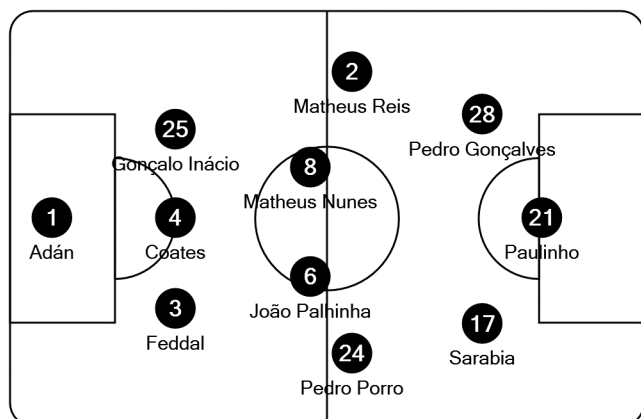

UEFA
CHAMPIONS
LEAGUE®

Tactical Line-ups

Matchday 5 - Wednesday 24 November 2021

Group C - Estádio José Alvalade - Lisbon

UPDATED VERSION (2)

DOR: 14 for 13
13 not in the updated line-ups

Sporting Clube de Portugal

- 1 Antonio Adán (GK)
- 2 Matheus Reis
- 3* Zouhair Feddal
- 4 Sebastián Coates (C)
- 6 João Palhinha
- 8 Matheus Nunes
- 17 Pablo Sarabia
- 21 Paulinho
- 24 Pedro Porro
- 25 Gonçalo Inácio
- 28 Pedro Gonçalves

- 22 André Paulo (GK)
- 31 João Virginia (GK)
- 7 Bruno Tabata
- 11 Nuno Santos
- 13 Luís Neto
- 15 Manuel Ugarte
- 19 Tiago Tomás
- 47 Ricardo Esgaio
- 68 Daniel Bragança
- 71 Flávio Nazinho

Coach:

Rúben Amorim