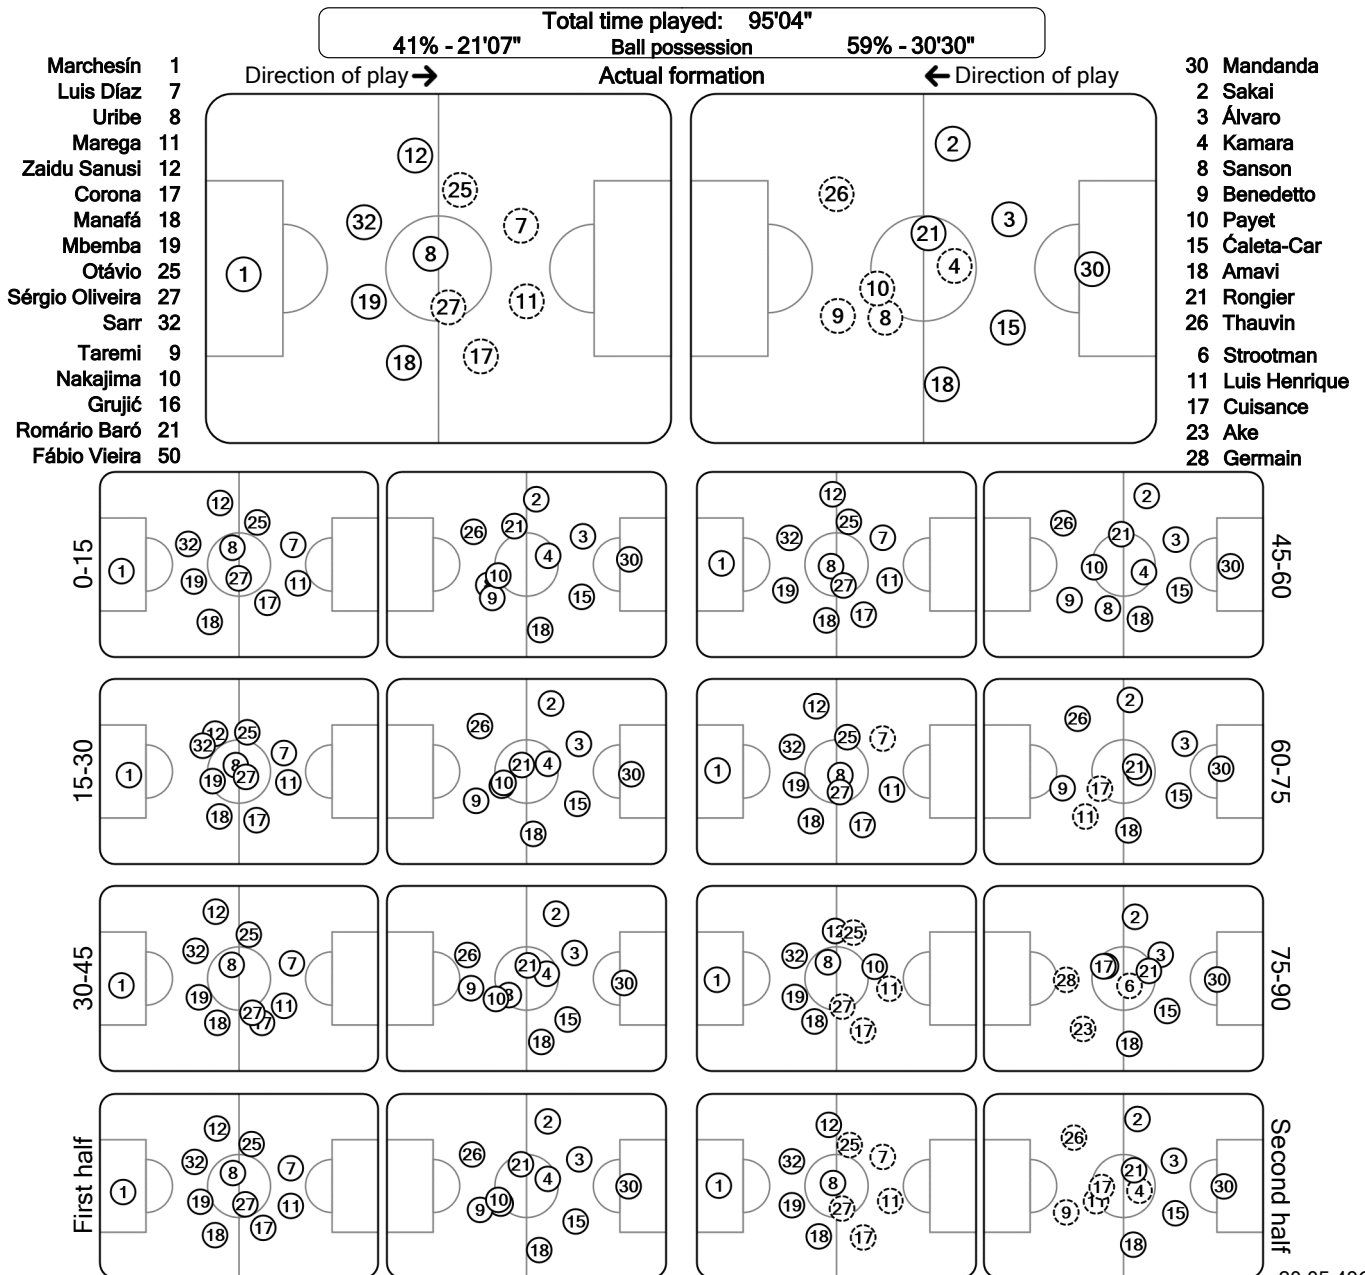

UEFA
CHAMPIONS
LEAGUE

Tactical Line-ups: full time

Matchday 3 - Tuesday 3 November 2020

GROUP C - Estádio do Dragão - Porto

FC Porto

3 - 0

Olympique de Marseille

75' (in) 10 Nakajima / (out) 7 Luis Díaz
 85' (in) 50 Fábio Vieira / (out) 17 Corona
 89' (in) 21 Romário Baró / (out) 11 Marega
 89' (in) 9 Taremi / (out) 25 Otávio
 89' (in) 16 Grujić / (out) 27 Sérgio Oliveira

65' (in) 17 Cuisance / (out) 8 Sanson
 65' (in) 11 Luis Henrique / (out) 10 Payet
 77' (in) 28 Germain / (out) 9 Benedetto
 82' (in) 23 Ake / (out) 26 Thauvin
 82' (in) 6 Strootman / (out) 4 Kamara

○ Did not play the entire match ⚡ Substitution Ⓡ Sent off