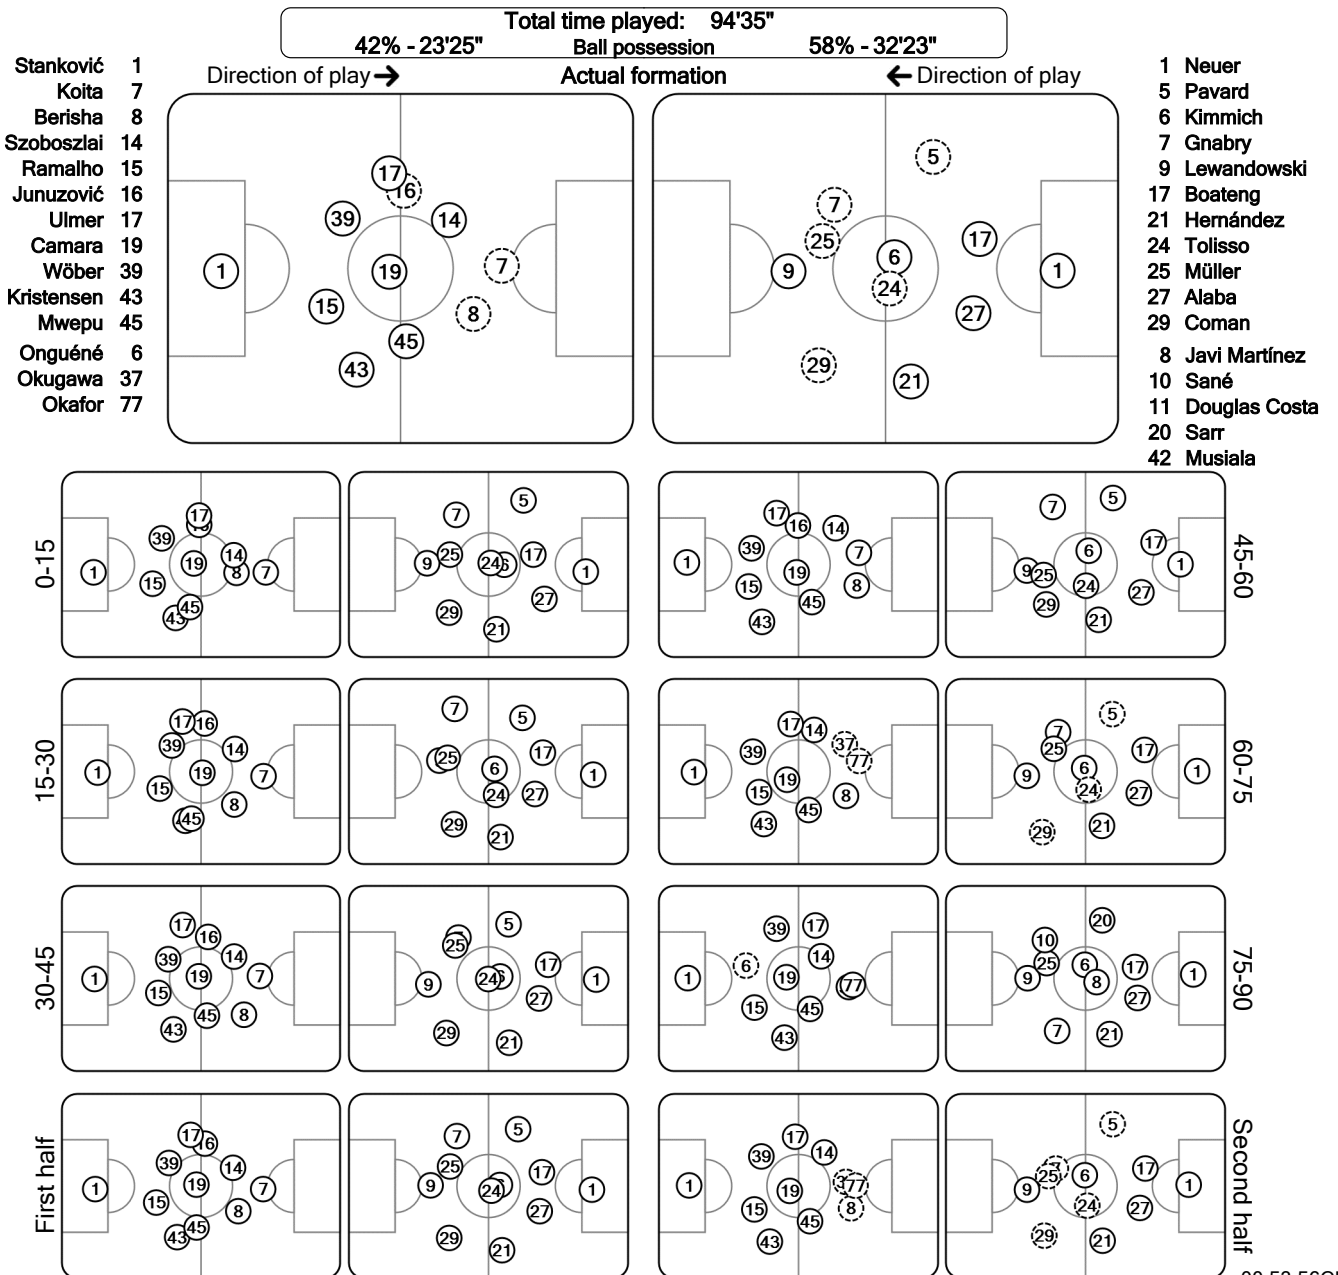

UEFA CHAMPIONS LEAGUE

Tactical Line-ups: full time

Matchday 3 - Tuesday 3 November 2020

GROUP A - Stadion Salzburg

FC Salzburg

2 - 6

FC Bayern München

65' (in) 37 Okugawa / (out) 16 Junuzović
65' (in) 77 Okafor / (out) 7 Koita
76' (in) 6 Onguéné / (out) 8 Berisha

74' (in) 20 Sarr / (out) 5 Pavard
75' (in) 8 Javi Martínez / (out) 24 Tolisso
75' (in) 10 Sané / (out) 29 Coman
90+1' (in) 42 Musiala / (out) 25 Müller
90+1' (in) 11 Douglas Costa / (out) 7 Gnabry

Did not play the entire match Substitution Sent off