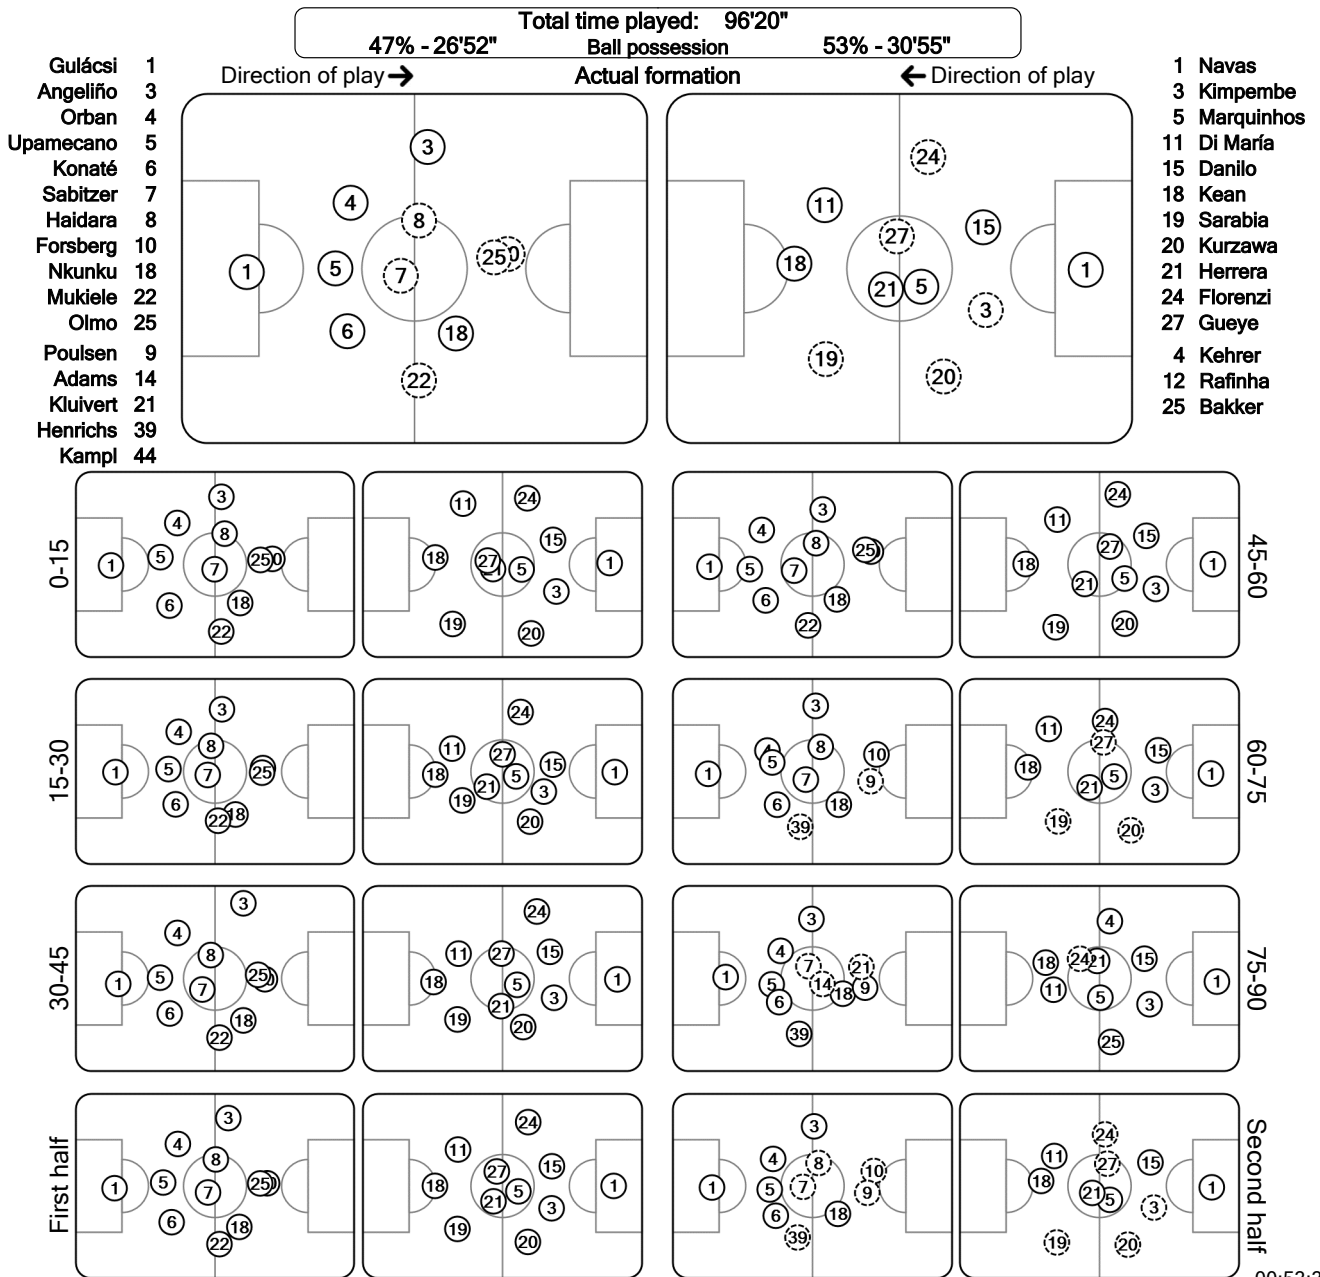

UEFA CHAMPIONS LEAGUE

Tactical Line-ups: full time

Matchday 3 - Wednesday 4 November 2020

GROUP H - RB Arena - Leipzig

RB Leipzig 2 - 1 Paris Saint-Germain

64' (in) 9 Y. Poulsen / (out) 25 Olmo
64' (in) 39 Henrichs / (out) 22 Mukiele
76' (in) 21 Kluivert / (out) 10 Forsberg
76' (in) 14 Adams / (out) 8 Haidara
90' (in) 44 Kampl / (out) 7 Sabitzer

69' (R) 27 Idrissa Gueye
73' (S) (in) 25 Bakker / (out) 20 Kurzawa
73' (S) (in) 4 Kehrer / (out) 19 Sarabia
84' (S) (in) 12 Rafinha / (out) 24 Florenzi
90+5' (R) 3 Presnel Kimpembe

Did not play the entire match Substitution Sent off