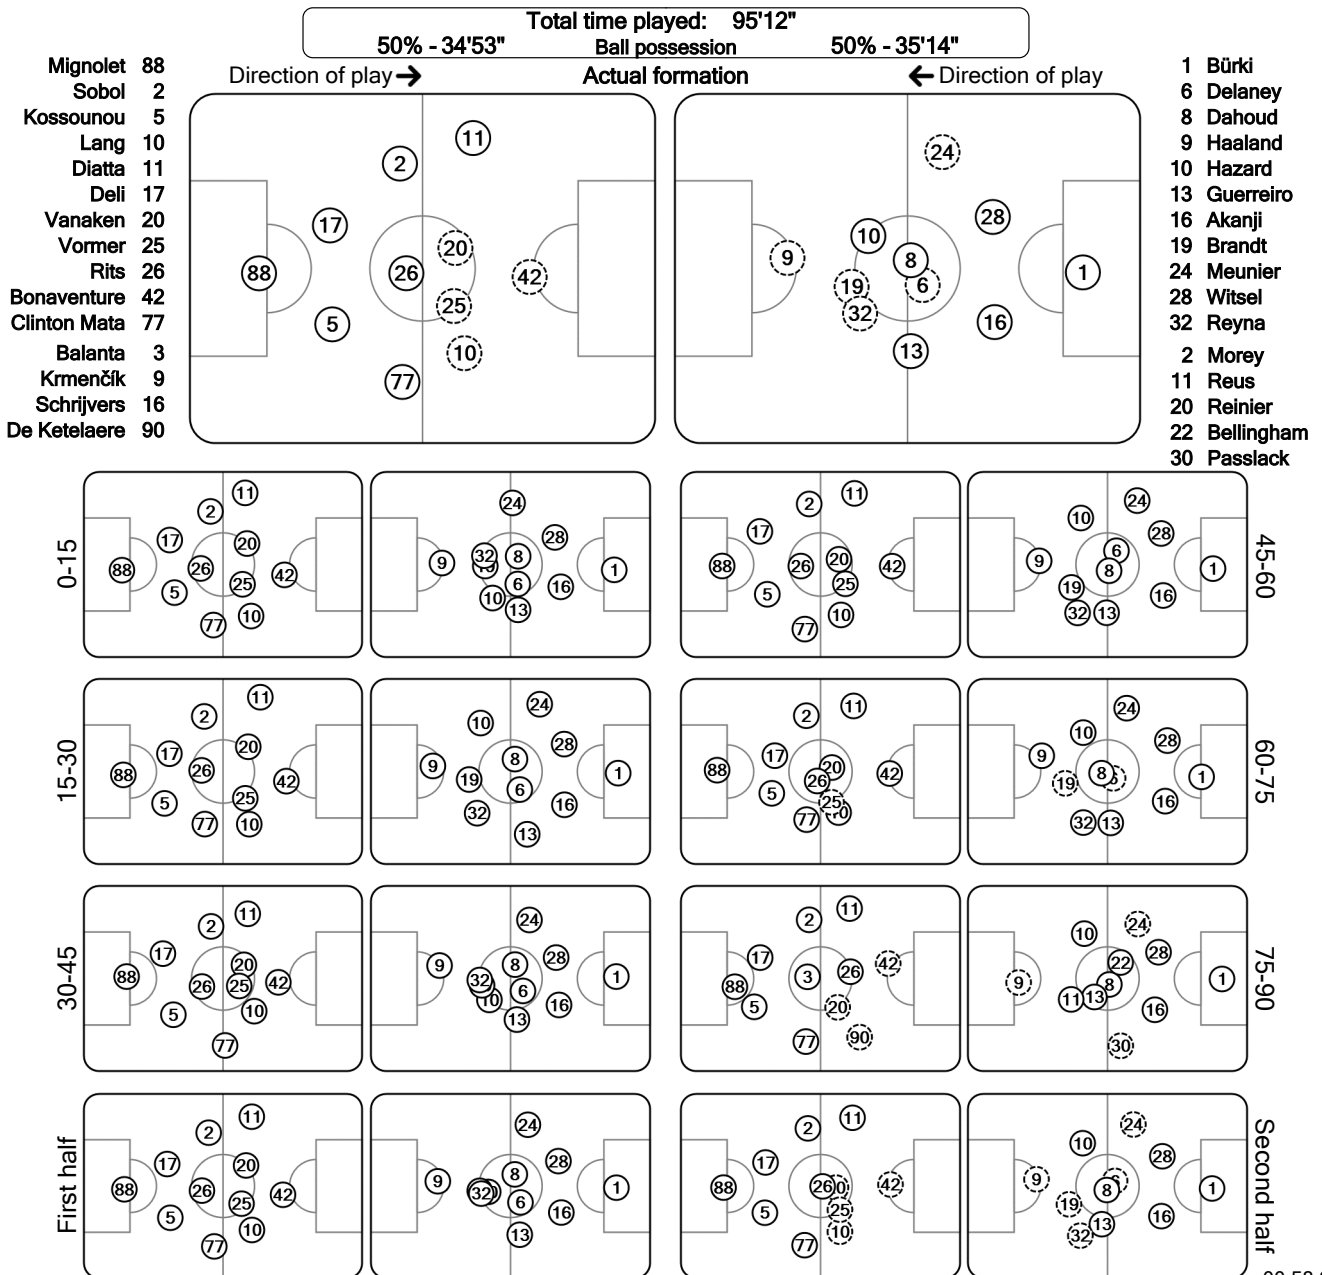

UEFA CHAMPIONS LEAGUE

Tactical Line-ups: full time

Matchday 3 - Wednesday 4 November 2020

GROUP F - Jan Breydelstadion - Bruges

Club Brugge KV 0 - 3 Borussia Dortmund

71' (in) 3 Balanta / (out) 25 Vormer
76' (in) 90 De Ketelaere / (out) 10 Lang
85' (in) 9 Krmenčik / (out) 42 Bonaventure
85' (in) 16 Schrijvers / (out) 20 Vanaken

72' (in) 11 Reus / (out) 19 Brandt
72' (in) 22 Bellingham / (out) 6 Delaney
77' (in) 30 Passlack / (out) 32 Reyna
84' (in) 2 Morey / (out) 24 Meunier
84' (in) 20 Reinier / (out) 9 Haaland

Legend: Did not play the entire match, Substitution, Sent off