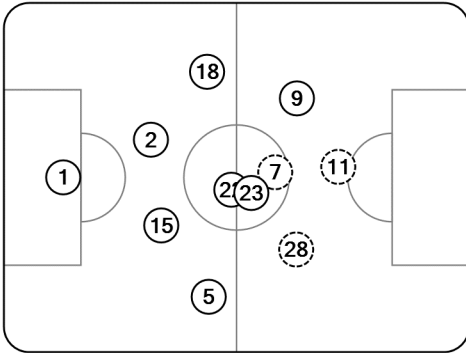

UEFA
CHAMPIONS
LEAGUE

Tactical Line-ups: full time

Matchday 3 - Wednesday 23 October 2019

Group F - Eden Arena - Prague

SK Slavia Praha

1 - 2

FC Barcelona

46' (in) 11 Tecl / (out) 12 Zelený
76' (in) 14 Van Buren / (out) 28 Masopust
76' (in) 10 Hušbauer / (out) 7 Stanciu

69' (in) 11 Dembélé / (out) 17 Griezmann
78' (in) 22 Vidal / (out) 5 Sergio Busquets
84' (in) 4 Rakitić / (out) 8 Arthur

Total time played: 96'11"
46% - 28'58" Ball possession 54% - 34'01"

Actual formation

- Kolář 1
- Hovorka 2
- Coufal 5
- Stanciu 7
- Olayinka 9
- Zelený 12
- Kúdela 15
- Bořil 18
- Souček 22
- Ševčík 23
- Masopust 28
- Hušbauer 10
- Tecl 11
- van Buren 14

Direction of play →