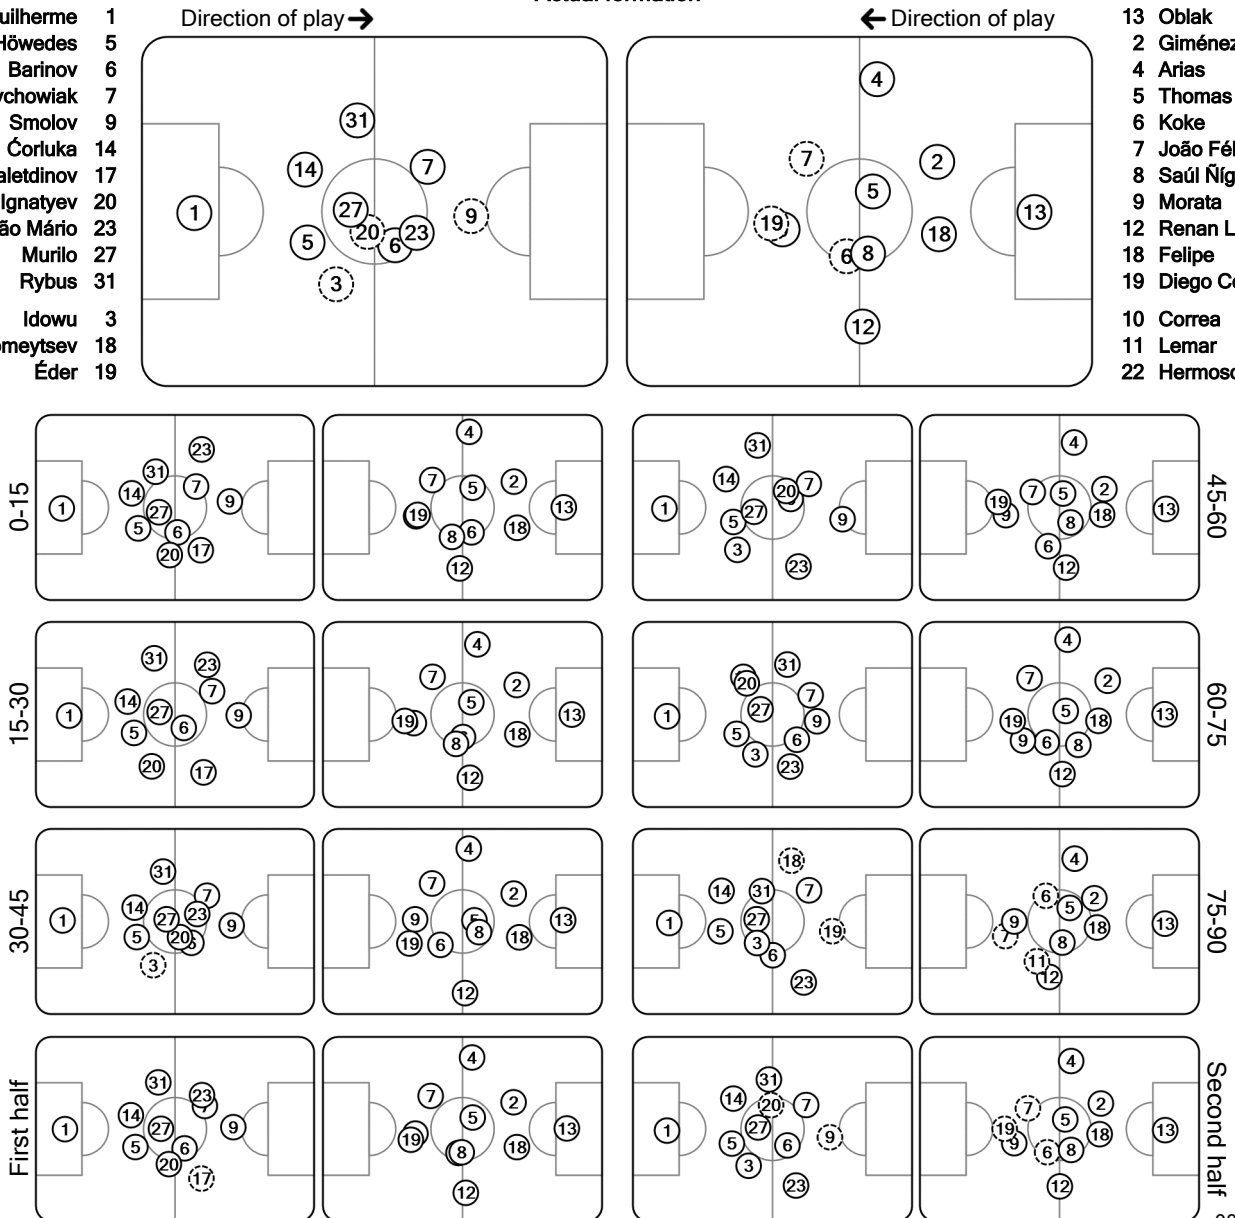

UEFA
CHAMPIONS
LEAGUE

Tactical Line-ups: full time

Matchday 2 - Tuesday 1 October 2019

Group D - Stadion Lokomotiv - Moscow

FC Lokomotiv Moskva 0 - 2 Club Atlético de Madrid

33' (in) 3 Idowu / (out) 17 Zhemaletdinov
80' (in) 19 Éder / (out) 20 Ignatyev
83' (in) 18 Kolomeytsev / (out) 9 Smolov

77' (in) 11 Lemar / (out) 19 Diego Costa
84' (in) 22 Hermoso / (out) 7 João Félix
87' (in) 10 Correa / (out) 6 Koke

Total time played: 96'11"
42% - 23'58" Ball possession 58% - 32'54"

Actual formation

- Guilherme 1
- Höwedes 5
- Barinov 6
- Krychowiak 7
- Smolov 9
- Ćorluka 14
- Zhemaletdinov 17
- Ignatyev 20
- João Mário 23
- Murilo 27
- Rybus 31
- Idowu 3
- Kolomeytsev 18
- Éder 19

- 13 Oblak
- 2 Giménez
- 4 Arias
- 5 Thomas
- 6 Koke
- 7 João Félix
- 8 Saúl Ñíguez
- 9 Morata
- 12 Renan Lodi
- 18 Felipe
- 19 Diego Costa
- 10 Correa
- 11 Lemar
- 22 Hermoso

Did not play the entire match Substitution Sent off