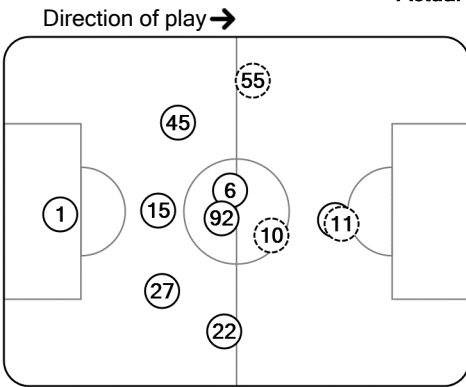

UEFA
CHAMPIONS
LEAGUE

Tactical Line-ups: full time

Matchday 2 - Tuesday 1 October 2019

Group A - Ali Sami Yen Spor Kompleksi - İstanbul

Galatasaray AŞ 0 - 1 **Paris Saint-Germain**

62' (in) 89 Feghouli / (out) 10 Belhanda
64' (in) 23 Andone / (out) 11 Babel
77' (in) 19 Ömer Bayram / (out) 55 Nagatomo

61' (in) 7 Mbappé / (out) 18 Icardi
71' (in) 17 Choupo-Moting / (out) 19 Sarabia
83' (in) 21 Herrera / (out) 11 Di María

Total time played: 95'06"
48% - 27'15" Ball possession 52% - 30'01"

Actual formation

- Muslera 1
- Seri 6
- Falcao 9
- Belhanda 10
- Babel 11
- Donk 15
- Mariano Ferreira 22
- Luyindama 27
- Marcão 45
- Nogatomo 55
- Nzonzi 92
- Ömer Bayram 19
- Andone 23
- Feghouli 89

- 1 Navas
- 2 Thiago Silva
- 3 Kimpembe
- 5 Marquinhos
- 6 Verratti
- 11 Di María
- 12 Meunier
- 14 Bernat
- 18 Icardi
- 19 Sarabia
- 27 Gueye
- 7 Mbappé
- 17 Choupo-Moting
- 21 Herrera