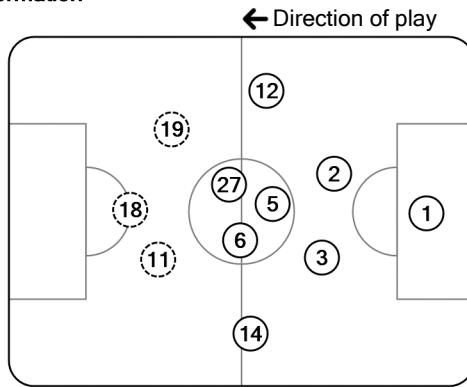

UEFA
CHAMPIONS
LEAGUE

Tactical Line-ups: full time

Matchday 2 - Tuesday 1 October 2019

Group A - Ali Sami Yen Spor Kompleksi - İstanbul

Galatasaray AŞ 0 - 1 **Paris Saint-Germain**

62' (in) 89 Feghouli / (out) 10 Belhanda
64' (in) 23 Andone / (out) 11 Babel
77' (in) 19 Ömer Bayram / (out) 55 Nagatomo

61' (in) 7 Mbappé / (out) 18 Icardi
71' (in) 17 Choupo-Moting / (out) 19 Sarabia
83' (in) 21 Herrera / (out) 11 Di María

Total time played: 95'06"
48% - 27'15" Ball possession 52% - 30'01"

Actual formation

- Muslera 1
- Seri 6
- Falcao 9
- Belhanda 10
- Babel 11
- Donk 15
- Mariano Ferreira 22
- Luyindama 27
- Marcão 45
- Nogatomo 55
- Nzonzi 92
- Ömer Bayram 19
- Andone 23
- Feghouli 89

- 1 Navas
- 2 Thiago Silva
- 3 Kimpembe
- 5 Marquinhos
- 6 Verratti
- 11 Di María
- 12 Meunier
- 14 Bernat
- 18 Icardi
- 19 Sarabia
- 27 Gueye
- 7 Mbappé
- 17 Choupo-Moting
- 21 Herrera