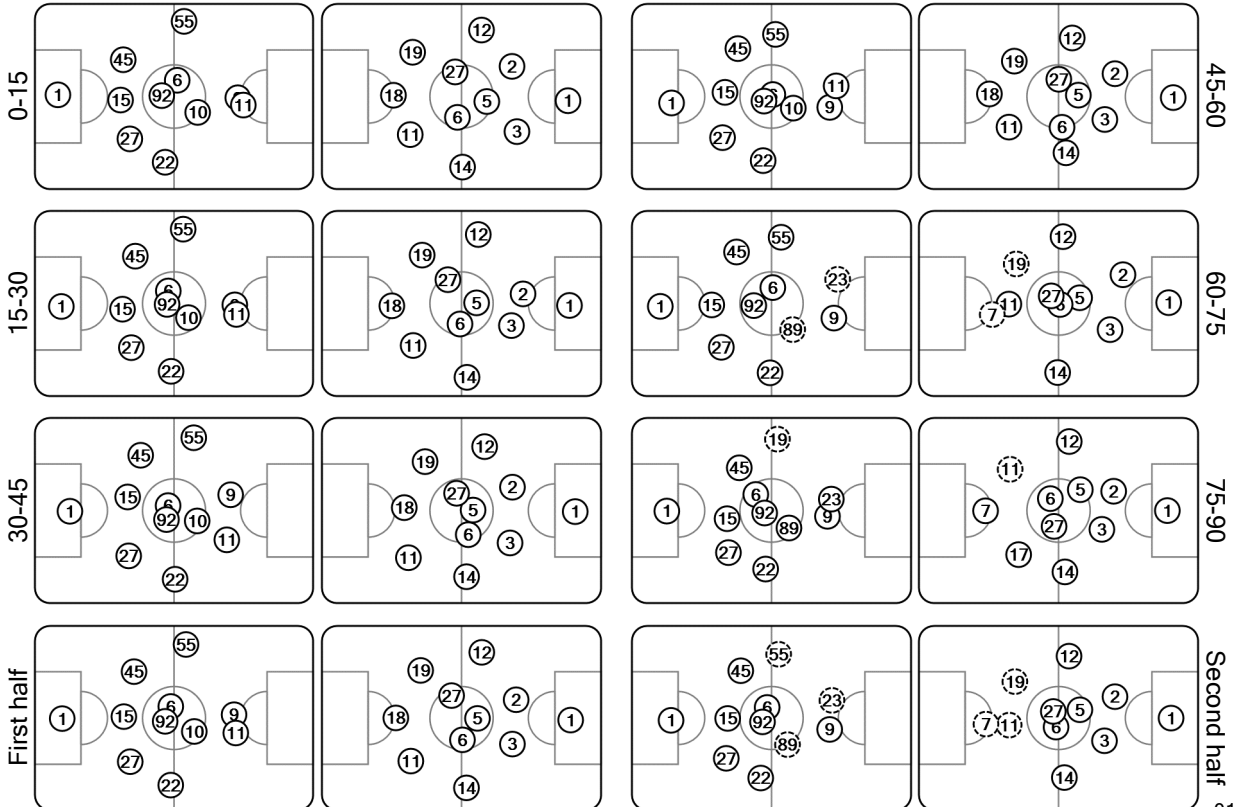

○ Did not play the entire match   (S) Substitution   (R) Sent off

01:03:13CET
02 Oct 2019