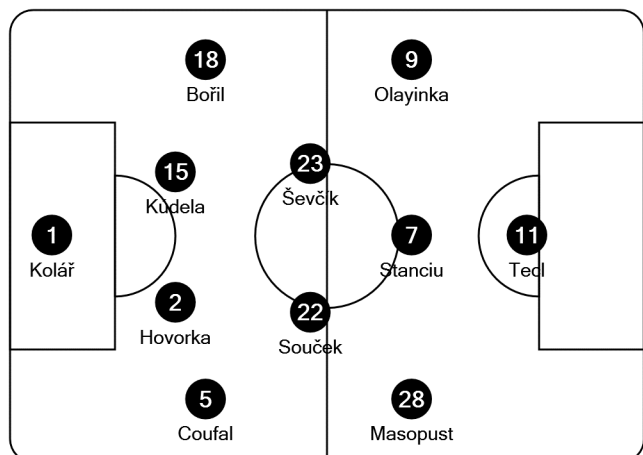

UEFA
CHAMPIONS
LEAGUE

Tactical Line-ups

Matchday 2 - Wednesday 2 October 2019

Group F - Eden Arena - Prague

SK Slavia Praha

- 1 Ondřej Kolář (GK)
- 2 David Hovorka
- 5 Vladimír Coufal
- 7 Nicolae Stanciu
- 9 Peter Olayinka
- 11 Stanislav Tecl
- 15 Ondřej Kúdela
- 18 Jan Bořil
- 22 Tomáš Souček (C)
- 23 Petr Ševčík
- 28 Lukáš Masopust

- 31 Přemysl Kovář (GK)
- 3 Tomáš Holeš
- 10 Josef Hušbauer
- 12 Jaroslav Zelený
- 14 Mick van Buren
- 21 Milan Škoda
- 25 Michal Frydrych

Coach:

Jindřich Trpišovský

Referee: Björn Kuipers (NED)

Fourth official: Allard Lindhout (NED)

UEFA delegate: Irakli Nakaidze (GEO)

Borussia Dortmund

- 1 Roman Bürki (GK)
- 5 Achraf Hakimi
- 6 Thomas Delaney
- 7 Jadon Sancho
- 11 Marco Reus (C)
- 13 Raphaël Guerreiro
- 15 Mats Hummels
- 16 Manuel Akanji
- 19 Julian Brandt
- 26 Łukasz Piszczek
- 28 Axel Witsel