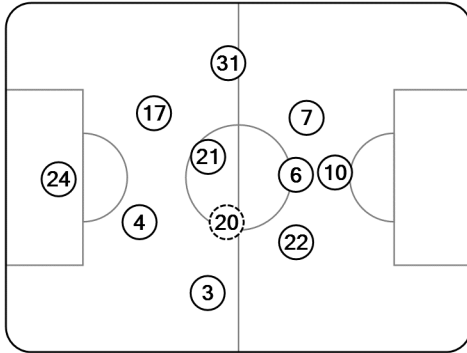

UEFA
CHAMPIONS
LEAGUE

Tactical Line-ups: full time

Quarter-finals 1st leg - Wednesday 10 April 2019

Johan Cruyff ArenA - Amsterdam

AFC Ajax

1 - 1

Juventus Football Club

75' (in) 40 Ekkelenkamp / (out) 20 Schöne

60' (in) 11 Douglas Costa / (out) 17 Mandžukić
75' (in) 10 Dybala / (out) 14 Matuidi
90+3' (in) 6 Khedira / (out) 33 Bernardeschi

Total time played: 94'14"
58% - 36'01" Ball possession 42% - 26'34"

Actual formation

- Onana 24
- Veltman 3
- de Ligt 4
- van de Beek 6
- Neres 7
- Tadić 10
- Blind 17
- Schöne 20
- de Jong 21
- Ziyech 22
- Tagliafico 31
- Ekkelenkamp 40

Direction of play →

← Direction of play

- 1 Szczęsny
- 5 Pjanić
- 7 Ronaldo
- 12 Alex Sandro
- 14 Matuidi
- 17 Mandžukić
- 19 Bonucci
- 20 João Cancelo
- 24 Rugani
- 30 Bentancur
- 33 Bernardeschi
- 6 Khedira
- 10 Dybala
- 11 Douglas Costa