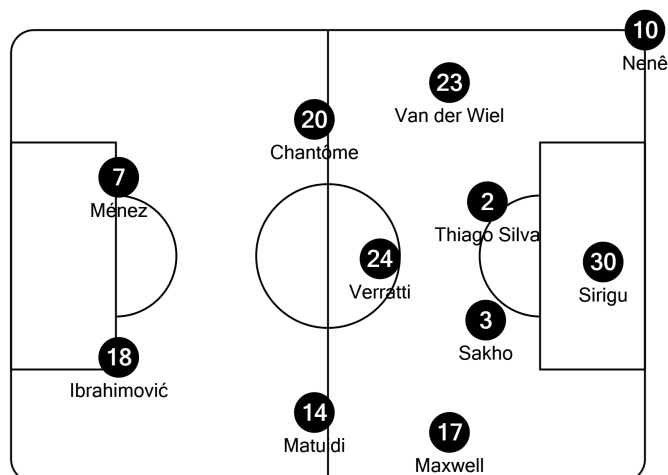

- 1 Nicolas Douchez (GK)
- 11 Ezequiel Lavezzi
- 13 Alex
- 19 Kevin Gameiro
- 22 Sylvain Armand
- 26 Christophe Jallet
- 27 Javier Pastore

Coach:
Carlo Ancelotti

Assistant referees:
Michael Mullarkey (ENG)
Darren Cann (ENG)
Additional assistant referees:
Lee Probert (ENG)
Lee Mason (ENG)

Weather Conditions: Partly Cloudy Night / Temperature: 15°C / Humidity: 86%

(C) Captain

(GK) Goalkeeper

(*) Misses next match if booked

20:11:28 CET
03 Oct 2012