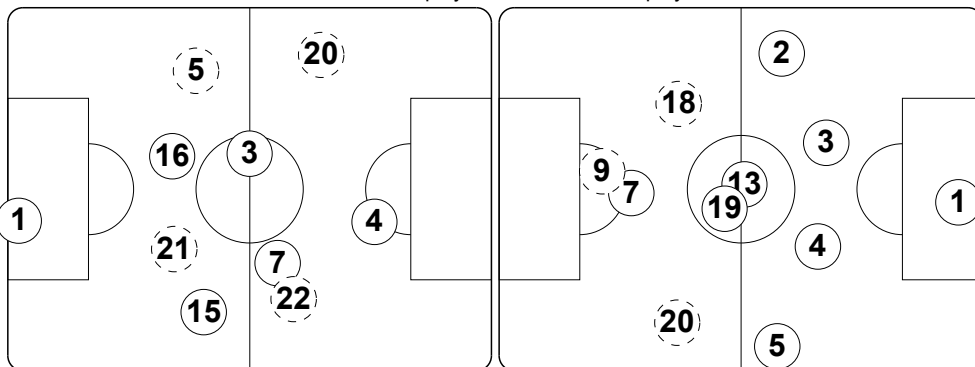

Direction of play --> <-- Direction of play

Brkić 1
Fejsa 3
Kačar 4
Petković 5
Smiljanić 7
Veljović 8
Sulejmani 10
Tošić 11
Tomović 14
Pejčinović 15
Vuković 16

Tadic 20
Vilotić 21
Tomić 22

1 Dahlin
2 Lustig
3 Bjärsmyr
4 Bengtsson
5 Johansson
7 Toivonen
9 Berg
13 Svensson
18 Elm
19 Wernbloom
20 Bajrami

8 Landgren
17 Olsson
21 Özkan

Direction of play --> <-- Direction of play

First half formation

First half formation

Direction of play --> <-- Direction of play

Second half formation

Second half formation

did not play the entire match