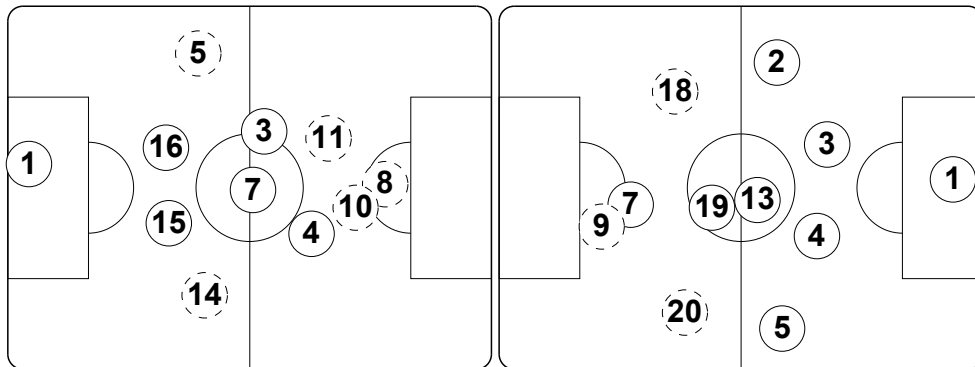

80' **Z** (In) 17 Olsson / (Out) 20 Bajrami
90' **Z** (In) 21 Özkan / (Out) 18 Elm
90' **Z** (In) 8 Landgren / (Out) 9 Berg

Total time played: 96'23"
49% - 28'23" Ball possession **51% - 29'58"**

Actual formation

Direction of play --> <-- Direction of play

Brkić 1
Fejsa 3
Kačar 4
Petković 5
Smiljanić 7
Veljović 8
Sulejmani 10
Tošić 11
Tomović 14
Pejčinović 15
Vuković 16

Tadic 20
Vilotić 21
Tomić 22

1 Dahlin
2 Lustig
3 Bjärsmyr
4 Bengtsson
5 Johansson
7 Toivonen
9 Berg
13 Svensson
18 Elm
19 Wernbloom
20 Bajrami

8 Landgren
17 Olsson
21 Özkan

Direction of play --> <-- Direction of play

First half formation

First half formation

Direction of play --> <-- Direction of play

Second half formation

Second half formation

did not play the entire match