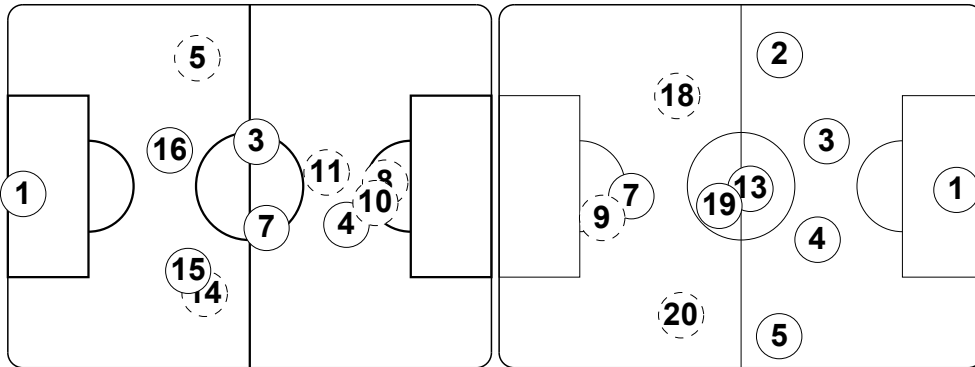

80' **Z** (In) 17 Olsson / (Out) 20 Bajrami
90' **Z** (In) 21 Özkan / (Out) 18 Elm
90' **Z** (In) 8 Landgren / (Out) 9 Berg

Total time played: 96'23"
49% - 28'23" Ball possession **51% - 29'58"**

Actual formation

Direction of play --> <-- Direction of play

Brkić 1
Fejsa 3
Kačar 4
Petković 5
Smiljanić 7
Veljović 8
Sulejmani 10
Tošić 11
Tomović 14
Pejčinović 15
Vuković 16

Tadic 20
Vilotić 21
Tomić 22

1 Dahlin
2 Lustig
3 Bjärsmyr
4 Bengtsson
5 Johansson
7 Toivonen
9 Berg
13 Svensson
18 Elm
19 Wernbloom
20 Bajrami

8 Landgren
17 Olsson
21 Özkan

Direction of play --> <-- Direction of play

First half formation

First half formation

Direction of play --> <-- Direction of play

Second half formation

Second half formation

did not play the entire match