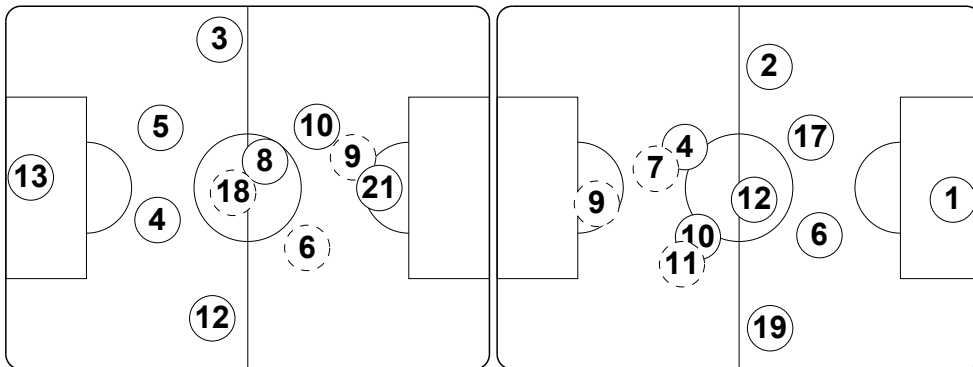

First half formation

Direction of play --> <-- Direction of play

Second half formation