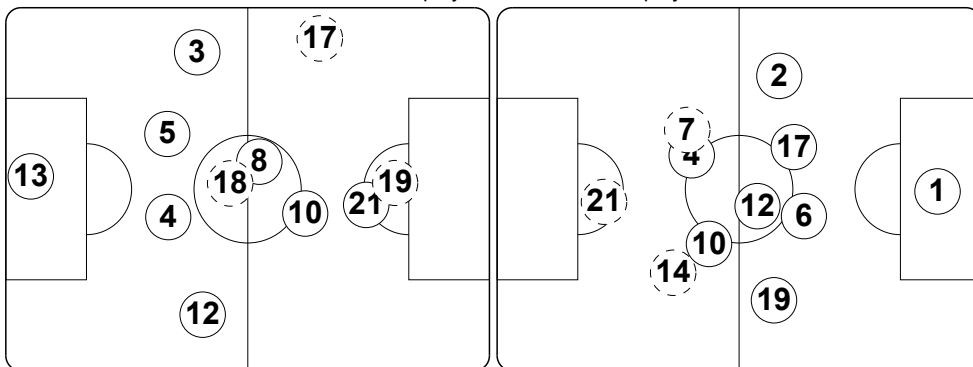

Second half formation

did not play the entire match

substitution

23:24:59 CET
18 Jun 2009