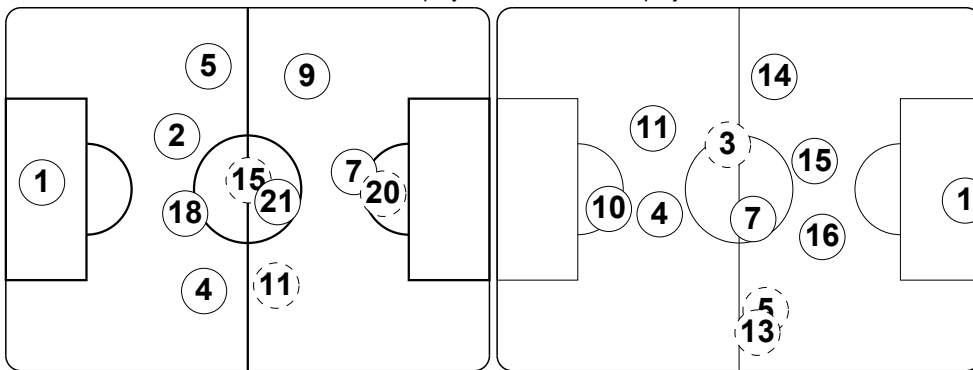

Tactical lineups: Full time

Matchday 4 - Friday 19 June 2009

Group A - New Stadium Malmö - Malmö

Belarus

0 - 0

Serbia

69' (In) 23 Chukhlei / (Out) 11 Afanasiev
76' (In) 14 Putilo / (Out) 20 Yurchenko
82' (In) 8 Volodko / (Out) 15 Kislyak

46' (In) 13 Obradović / (Out) 18 Milinković
63' (In) 22 Tomić / (Out) 5 Petković
82' (In) 8 Veljović / (Out) 3 Fejsa

Total time played: 95'34"
39% - 22'01" Ball possession 61% - 34'21"

Actual formation

Direction of play --> <-- Direction of play

Chesnovski 1
Osipovich 2
Shitov 4
Bordachov 5
Krivets 7
Kovel 9
Afanasiev 11
Kislyak 15
Verkhovtsov 18
Yurchenko 20
Sivakov 21

Volodko 8
Putilo 14
Chukhlei 23

1 Brkić
3 Fejsa
4 Kačar
5 Petković
7 Smiljanić
10 Sulejmani
11 Tošić
14 Tomović
15 Peččinović
16 Vuković
18 Milinković

8 Veljović
13 Obradović
22 Tomić

Direction of play --> <-- Direction of play

First half formation