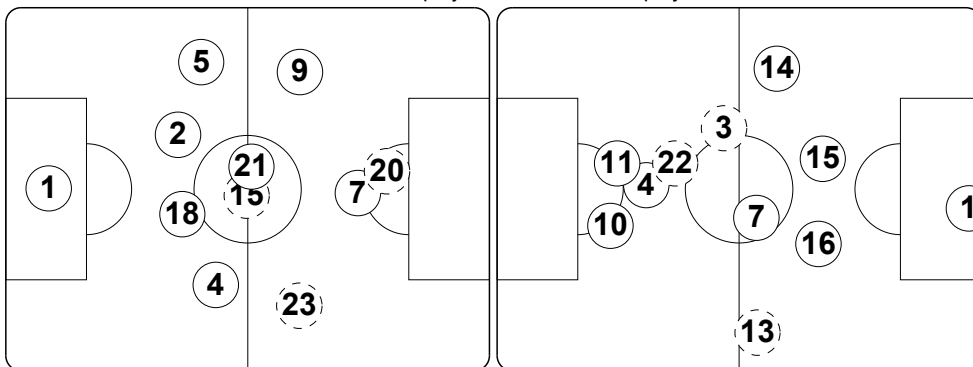

Second half formation

did not play the entire match

substitution

20:55:54 CET
19 Jun 2009