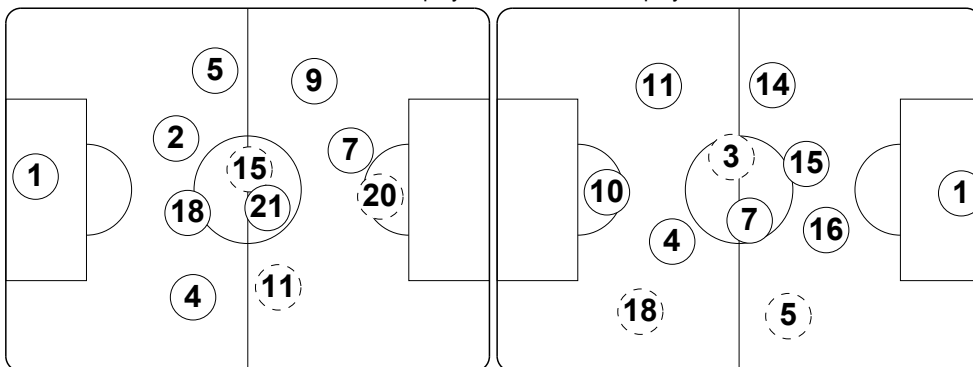

First half formation

Direction of play --> <-- Direction of play

Second half formation