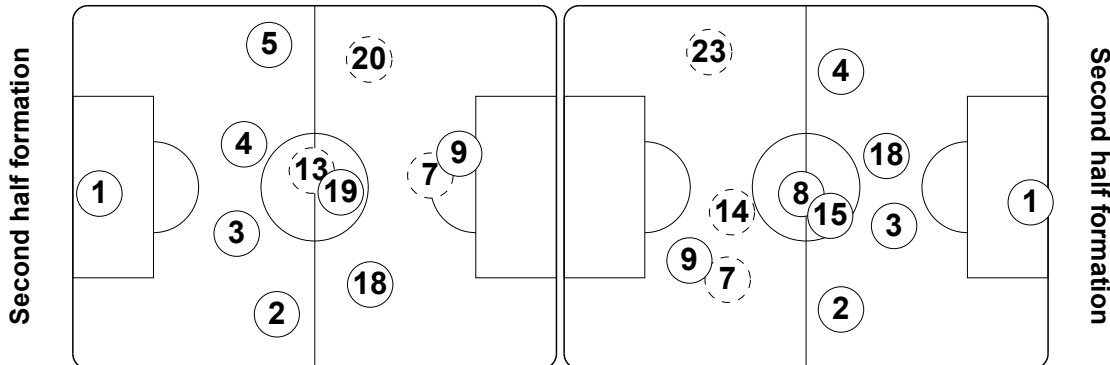

**Total time played: 95'10"**  
**44% - 30'59" Ball possession 56% - 38'23"**

#### Actual formation

Direction of play --> <-- Direction of play

Direction of play --> <-- Direction of play

Direction of play --> <-- Direction of play

did not play the entire match

substitution

23:44:05 CET  
16 Jun 2009