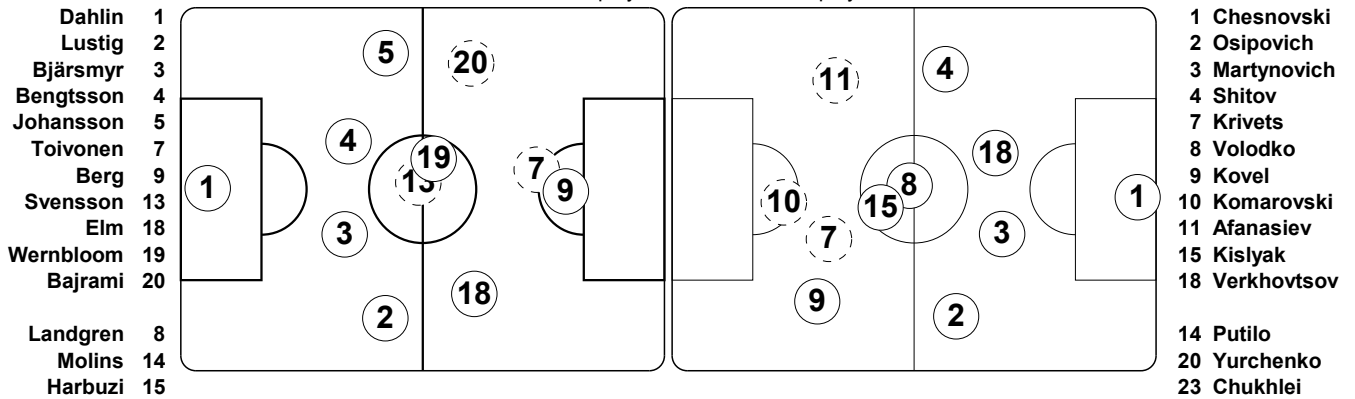

Tactical lineups: Full time

Matchday 2 - Tuesday 16 June 2009

Group A - New Stadium Malmö - Malmö

Sweden

5 - 1

Belarus

71' (In) 14 Molins / (Out) 20 Bajrami
84' (In) 15 Harbuzi / (Out) 7 Toivonen
90' (In) 8 Landgren / (Out) 13 Svensson

53' (In) 23 Chukhlei / (Out) 11 Afanasiev
53' (In) 14 Putilo / (Out) 10 Komarovski
78' (In) 20 Yurchenko / (Out) 7 Krivets

Total time played: 95'10"
44% - 30'59" Ball possession 56% - 38'23"

Actual formation

Direction of play --> <-- Direction of play

Direction of play --> <-- Direction of play