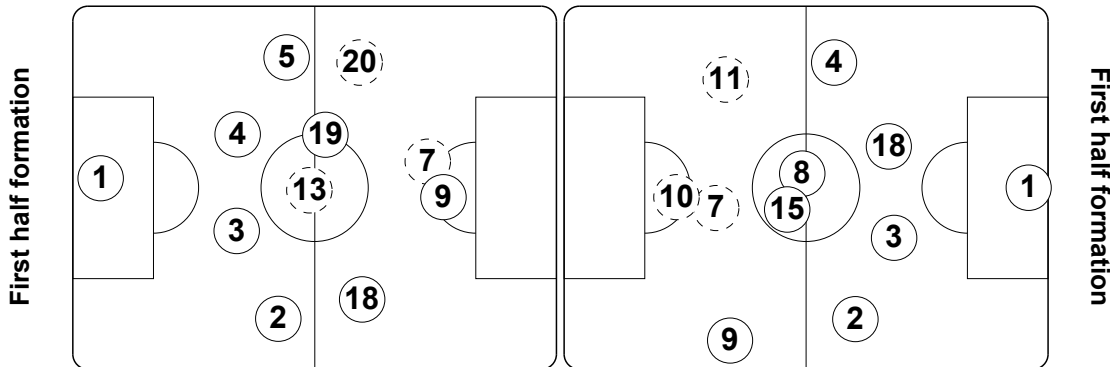

Tactical lineups: Full time

Matchday 2 - Tuesday 16 June 2009

Group A - New Stadium Malmö - Malmö

Sweden

5 - 1

Belarus

71' (In) 14 Molins / (Out) 20 Bajrami
84' (In) 15 Harbuzi / (Out) 7 Toivonen
90' (In) 8 Landgren / (Out) 13 Svensson

53' (In) 23 Chukhlei / (Out) 11 Afanasiev
53' (In) 14 Putilo / (Out) 10 Komarovski
78' (In) 20 Yurchenko / (Out) 7 Krivets

Total time played: 95'10"
44% - 30'59" Ball possession 56% - 38'23"

Actual formation

Direction of play --> <-- Direction of play

Direction of play --> <-- Direction of play

Direction of play --> <-- Direction of play

did not play the entire match

substitution

23:44:05 CET
16 Jun 2009