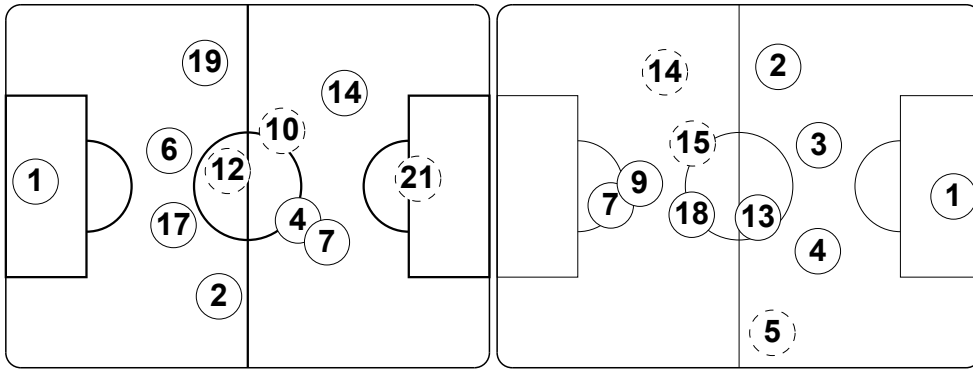

Tactical lineups: Full time

Semi-finals - Friday 26 June 2009

Gamla Ullevi - Gothenburg

England

3 - 3

Sweden

England win 5 - 4 on penalties

60' (In) 21 Campbell / (Out) 9 Agbonlahor
70' (In) 15 Rodwell / (Out) 10 Noble
104' 21 Fraizer Campbell
116' (In) 11 Johnson / (Out) 12 Muamba

46' (In) 15 Harbuzi / (Out) 8 Landgren
46' (In) 14 Molins / (Out) 17 Olsson
75' (In) 11 Söder / (Out) 5 Johansson

Total time played: 123'29"
50% - 37'53" Ball possession 50% - 37'38"

Actual formation

Direction of play --> <-- Direction of play

Hart 1
Cranie 2
Cattermole 4
Onuoha 6
Milner 7
Agbonlahor 9
Noble 10
Muamba 12
Walcott 14
Richards 17
Gibbs 19

Johnson 11
Rodwell 15
Campbell 21

1 Dahlin
2 Lustig
3 Bjärnsmyr
4 Bengtsson
5 Johansson
7 Toivonen
8 Landgren
9 Berg
13 Svensson
17 Olsson
18 Elm

11 Söder
14 Molins
15 Harbuzi

Direction of play --> <-- Direction of play

First half formation