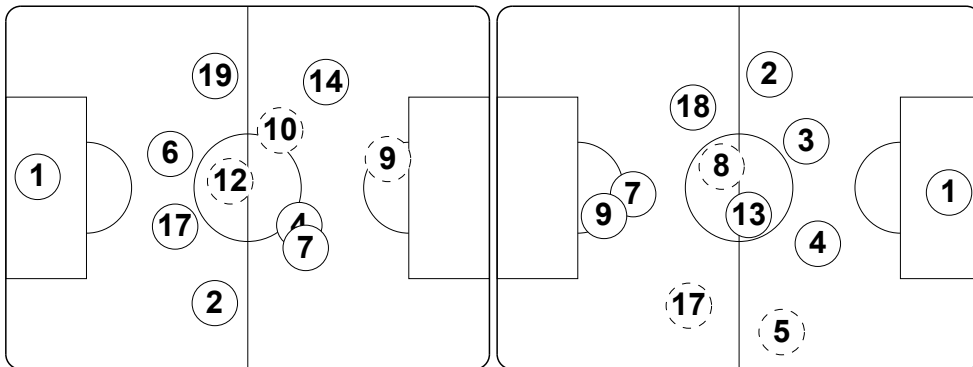

46' (In) 15 Harbuzi / (Out) 8 Landgren
46' (In) 14 Molins / (Out) 17 Olsson
75' (In) 11 Söder / (Out) 5 Johansson

Total time played: 123'29"
50% - 37'53" Ball possession 50% - 37'38"

Actual formation

Direction of play --> <-- Direction of play

Hart 1
Cranie 2
Cattermole 4
Onuoha 6
Milner 7
Agbonlahor 9
Noble 10
Muamba 12
Walcott 14
Richards 17
Gibbs 19

Johnson 11
Rodwell 15
Campbell 21

1 Dahlin
2 Lustig
3 Bjärnsmyr
4 Bengtsson
5 Johansson
7 Toivonen
8 Landgren
9 Berg
13 Svensson
17 Olsson
18 Elm

11 Söder
14 Molins
15 Harbuzi

Direction of play --> <-- Direction of play

First half formation

First half formation

Direction of play --> <-- Direction of play

Second half formation

Second half formation

did not play the entire match