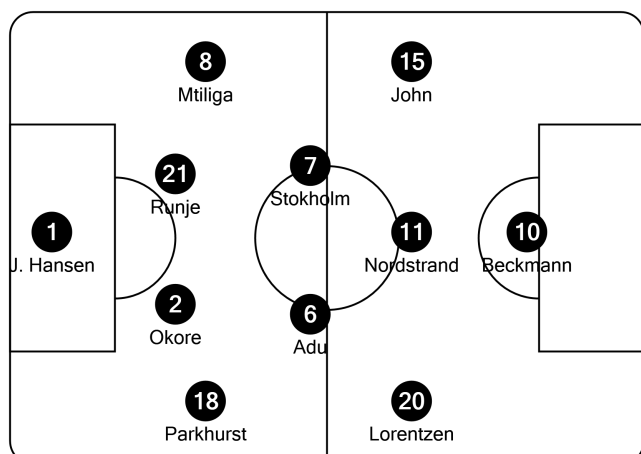

Tactical Line-ups

Matchday 2 - Tuesday 2 October 2012

Group E - Parken - Copenhagen

FC Nordsjælland

- 1 Jesper Hansen (GK)
- 2 Jores Okore
- 6 Enoch Adu
- (C) 7 Nicolai Stokholm
- 8 Patrick Mtiliga
- 10 Mikkel Beckmann
- 11 Morten Nordstrand
- 15 Joshua John
- 18 Michael Parkhurst
- 20 Kasper Lorentzen
- 21 Ivan Runje