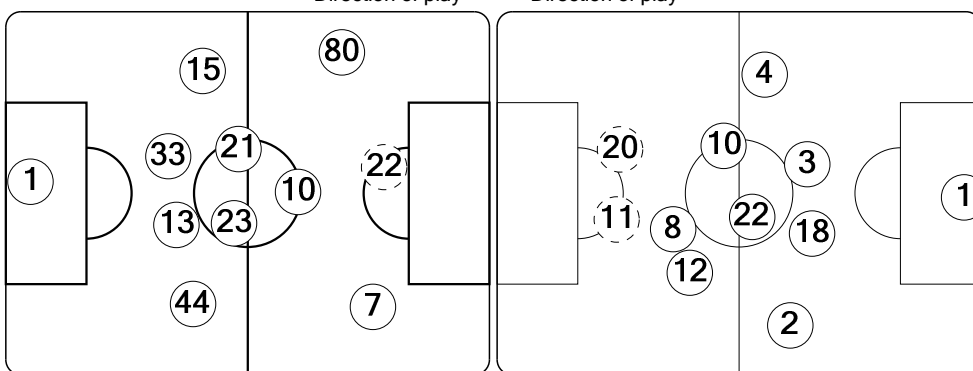

Tactical lineups: Full time

Matchday 4 - Tuesday 3 November 2009

Group C - Stadio Giuseppe Meazza - Milan

AC Milan

1 - 1

Real Madrid CF

79' (In) 9 Inzaghi / (Out) 22 Borriello

75' (In) 7 Raúl González / (Out) 20 Higuain

82' (In) 17 van Nistelrooy / (Out) 11 Benzema

Total time played: 92'52"
53% - 30'50" Ball possession 47% - 27'54"

Actual formation

Direction of play --> <-- Direction of play

Dida 1
Pato 7
Seedorf 10
Nesta 13
Zambrotta 15
Pirlo 21
Borriello 22
Ambrosini 23
Thiago Silva 33
Oddo 44
Ronaldinho 80
Inzaghi 9