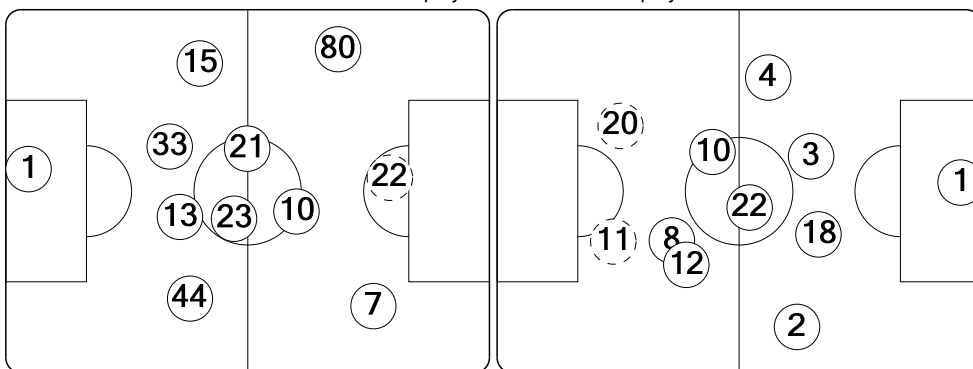

82' (In) 17 van Nistelrooy / (Out) 11 Benzema

Total time played: 92'52"
53% - 30'50" Ball possession 47% - 27'54"

Actual formation

Direction of play --> <-- Direction of play

Dida 1
Pato 7
Seedorf 10
Nesta 13
Zambrotta 15
Pirlo 21
Borriello 22
Ambrosini 23
Thiago Silva 33
Oddo 44
Ronaldinho 80
Inzaghi 9

1 Casillas
2 Arbeloa
3 Pepe
4 Sergio Ramos
8 Kaká
10 Diarra
11 Benzema
12 Marcelo
18 Albiol
20 Higuain
22 Xabi Alonso
7 Raúl González
17 van Nistelrooy

Direction of play --> <-- Direction of play

First half formation

First half formation

Direction of play --> <-- Direction of play

Second half formation

Second half formation

 did not play the entire match

 substitution

23:54:55 CET
3 Nov 2009