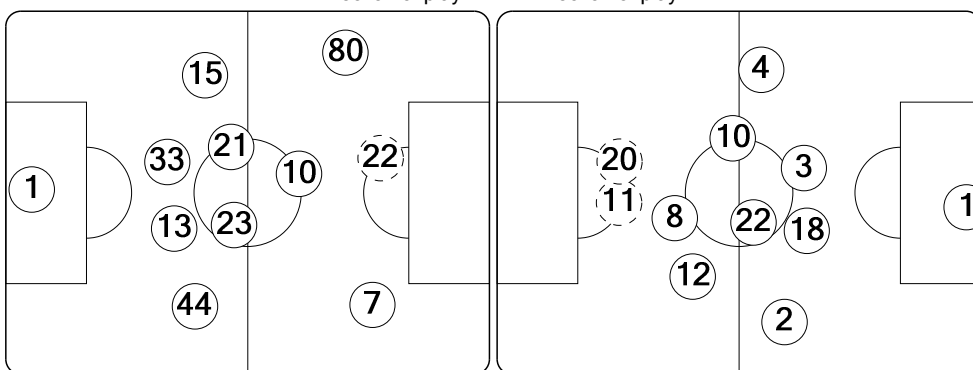

82' (In) 17 van Nistelrooy / (Out) 11 Benzema

Total time played: 92'52"
53% - 30'50" Ball possession 47% - 27'54"

Actual formation

Direction of play --> <-- Direction of play

Dida 1
Pato 7
Seedorf 10
Nesta 13
Zambrotta 15
Pirlo 21
Borriello 22
Ambrosini 23
Thiago Silva 33
Oddo 44
Ronaldinho 80
Inzaghi 9

1 Casillas
2 Arbeloa
3 Pepe
4 Sergio Ramos
8 Kaká
10 Diarra
11 Benzema
12 Marcelo
18 Albiol
20 Higuain
22 Xabi Alonso
7 Raúl González
17 van Nistelrooy

Direction of play --> <-- Direction of play

First half formation