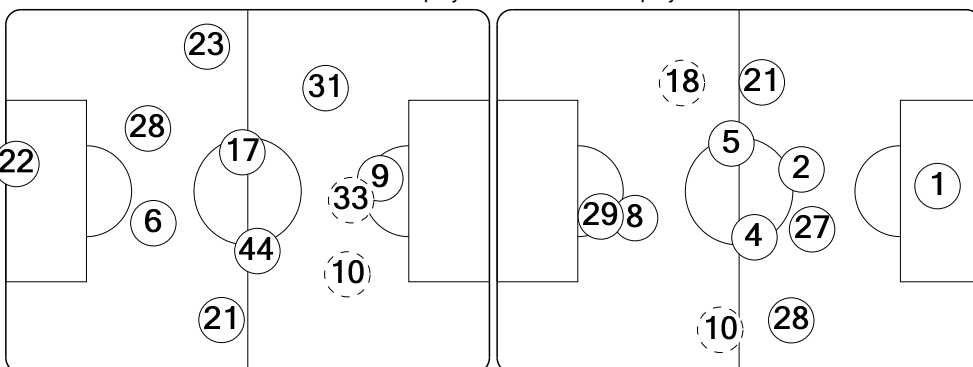

Second half formation

did not play the entire match

substitution

23:53:34 CET
3 Nov 2009