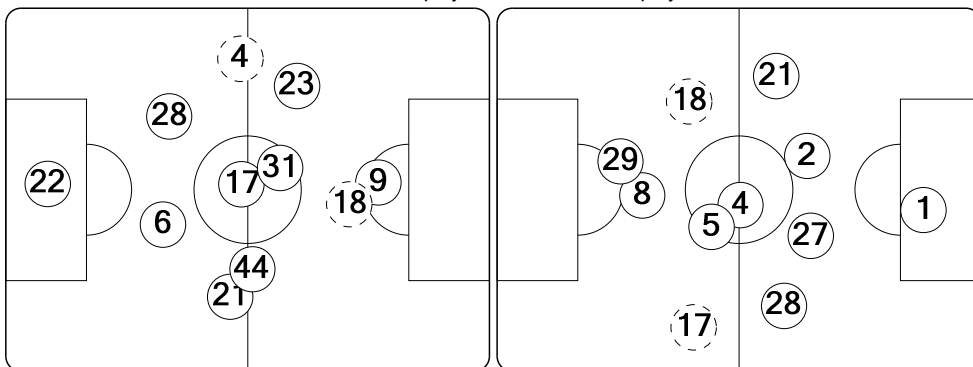

First half formation

Direction of play --> <-- Direction of play

Second half formation