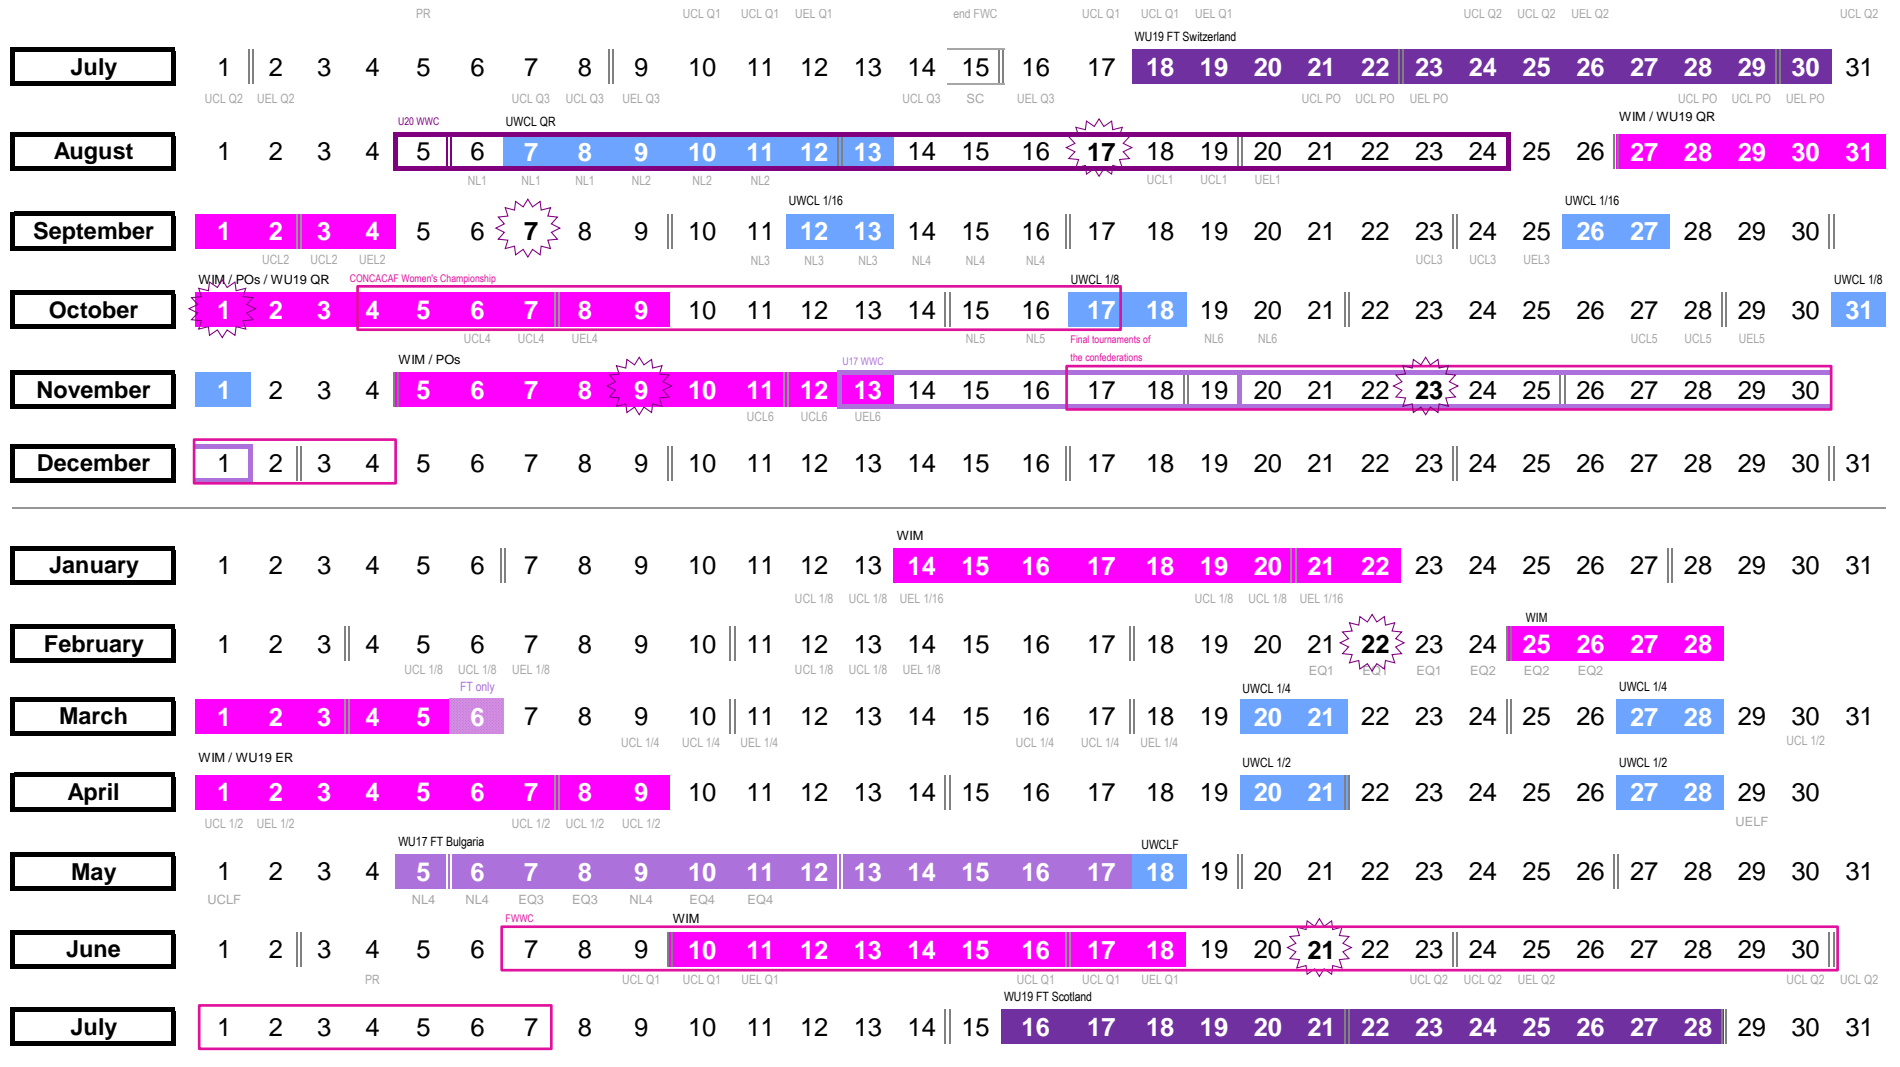

UEFA Women's Match Calendar

MATCH DATES 2018/2019

|| Start of week: Sat Sun || Mon

- FIFA women's international windows (WIM)
- UEFA WU17 FT
- UEFA WU19 FT
- UWCL matches

- FIFA U20 WWC France 5-24 August 2018
 - FIFA U17 WWC Uruguay 13 Nov-1 Dec 2018
 - FIFA WWC France 7 June-7 July 2019
- men's match dates

Draws (dates subject to change)

- 17.08 UWCL draw round of 32
- 22.02 WE2021 GS draw
- 7.09 WWC EQ PO draw
- 21.06 UWCL draw qualifying round
- 1.10 UWCL draw round of 16
- 9.11 UWCL draw quarter-finals, semi-finals
- 23.11 WU19 and WU17 draws QRs, ERs