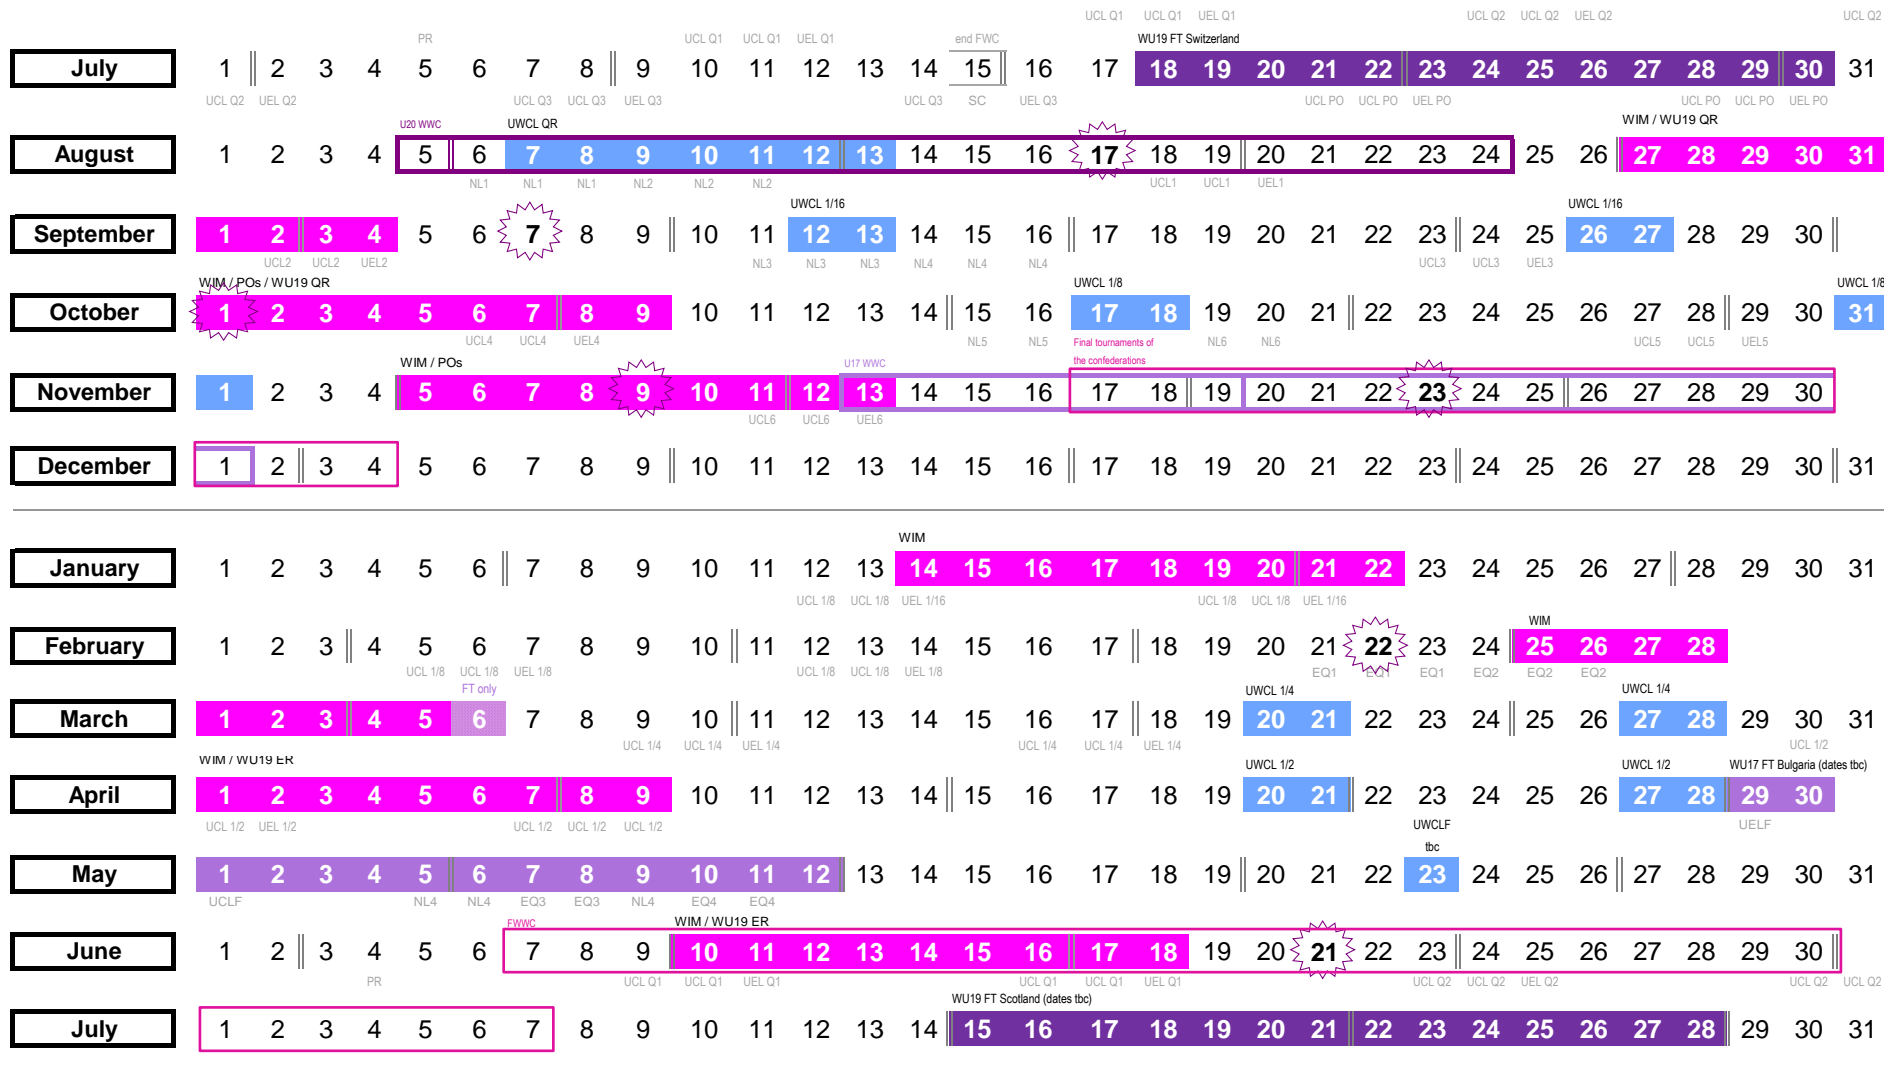

# UEFA Women's Match Calendar

# MATCH DATES 2018/2019

|| Start of week: Sat Sun || Mon

- Women's international matches (WIM)
- UEFA WU17 FT
- UEFA WU19 FT
- UWCL matches

- FIFA U20 WWC France 5-24 August 2018
- FIFA U17 WWC Uruguay 13 Nov-1 Dec 2018
- FIFA WWC France 7 June-7 July 2019

men's match dates

Draws (dates subject to change)

- 17.08 UWCL draw round of 32
- 22.02 WE2021 GS draw
- 7.09 WWC EQ PO draw
- 21.06 UWCL draw qualifying round
- 1.10 UWCL draw round of 16
- 9.11 UWCL draw quarter-finals, semi-finals
- 23.11 WU19 and WU17 draws QRs, ERs